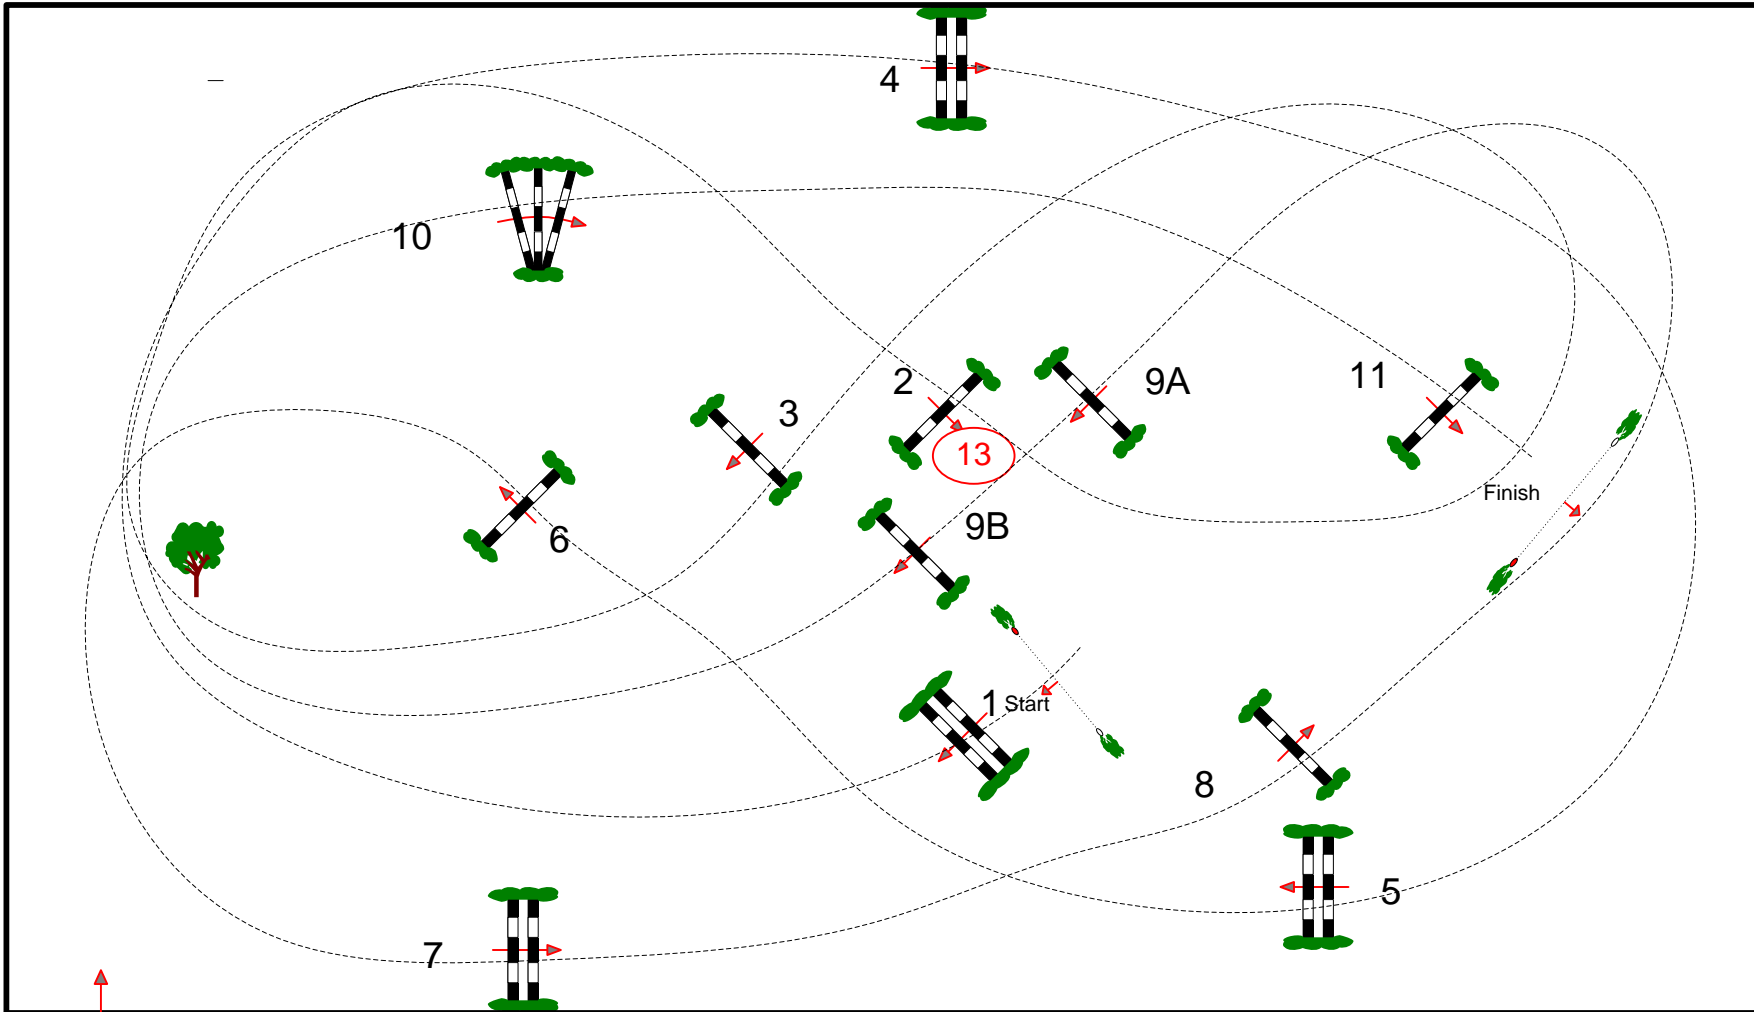

Class No.: 4

Competition with one jump-off

Παρασκευή, 26 Μάιος 2023

Start: 0:00

Table: A  
National RG:  
FEI RG / Art. 238.2.2  
Height: 1,10 m

Speed: 325 m/min  
Length: 530 m  
Time allowed: 98 sec  
Time limit: 196 sec

Obstacles:  
Efforts:  
Penalty sec:  
Closed combination:

1st Jump-off: 4,13,7,8,9AB,10,11  
Length: 280 m  
Time allowed: 52 sec  
Time limit: 104 sec

2nd Jump-off:  
Length: 0 m  
Time allowed: 0 sec  
Time limit: 0 sec