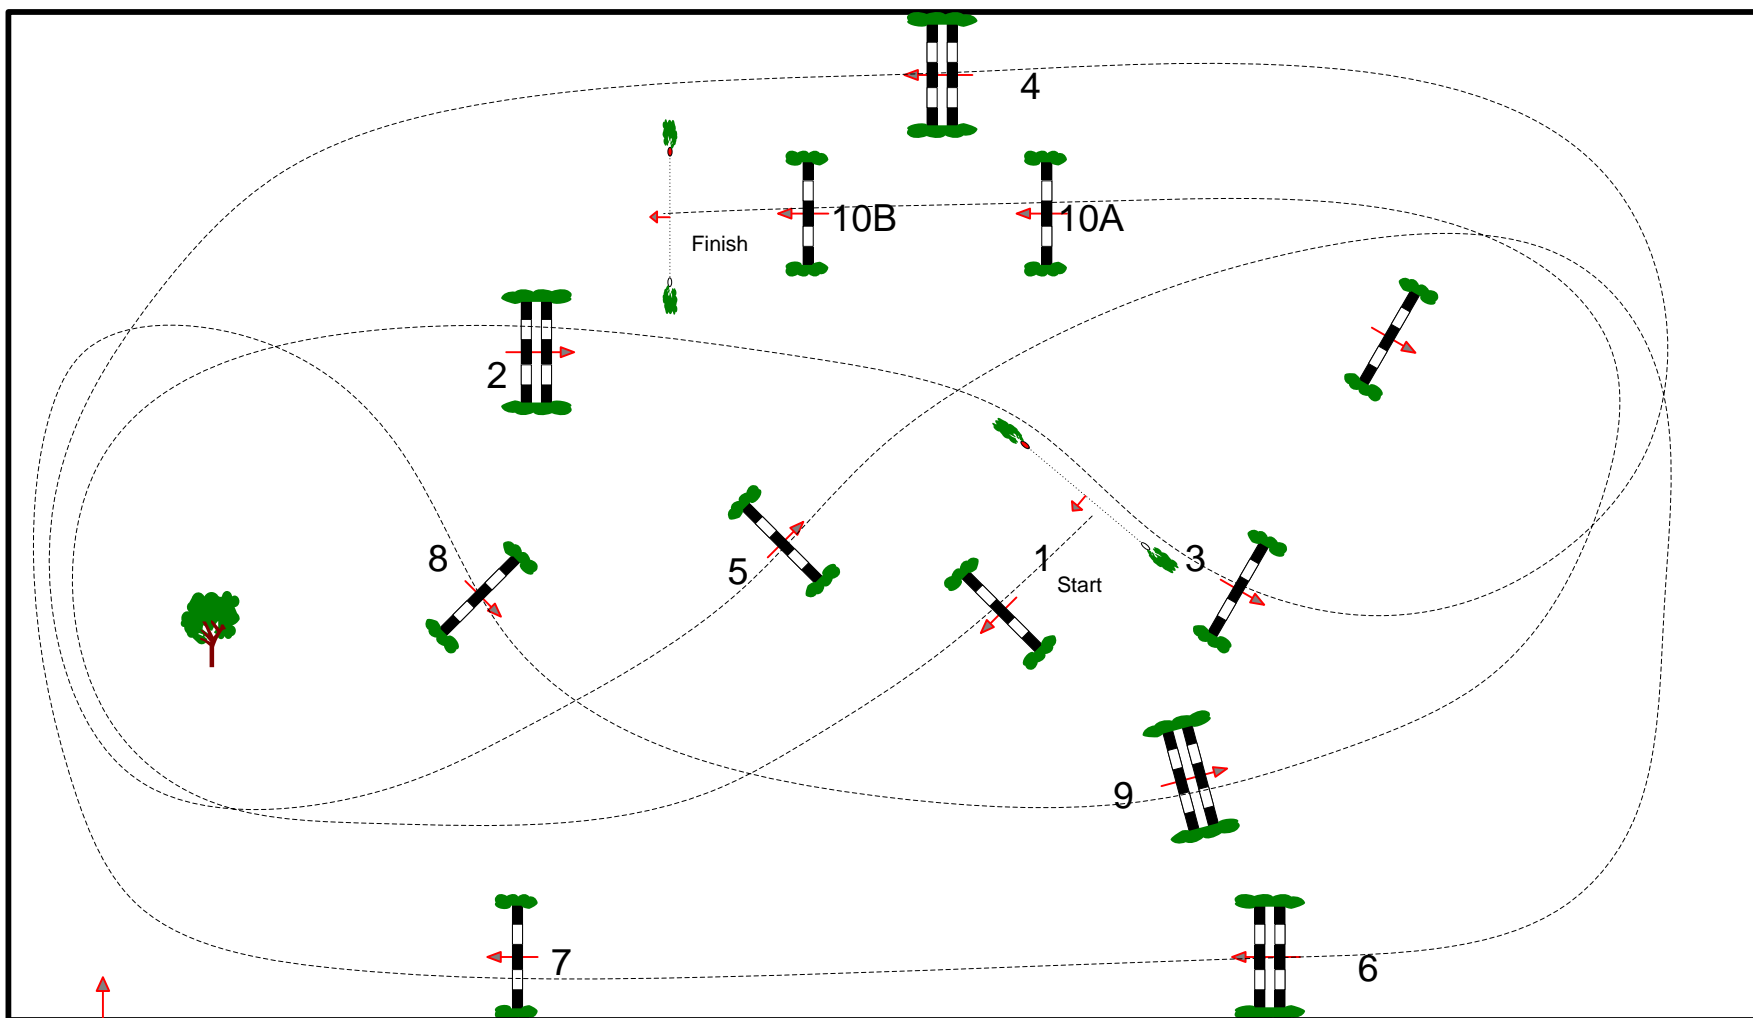

Class No.: 4

Competition against the clock

Κυριακή, 28 Μάιος 2023

Start: 0:00

Table: A
National RG:
FEI RG / Art. 238.2.1
Height: 1,05 m

Speed: 325 m/min
Length: 490 m
Time allowed: 91 sec
Time limit: 182 sec

Obstacles:
Efforts:
Penalty sec:
Closed combination:

2nd Phase: 0
Length: 0 m
Time allowed: 0 sec
Time limit: 0 sec

2nd Jump-off:
Length: 0 m
Time allowed: 0 sec
Time limit: 0 sec

Course Designer
Vassilis Spyropoulos (GRE)