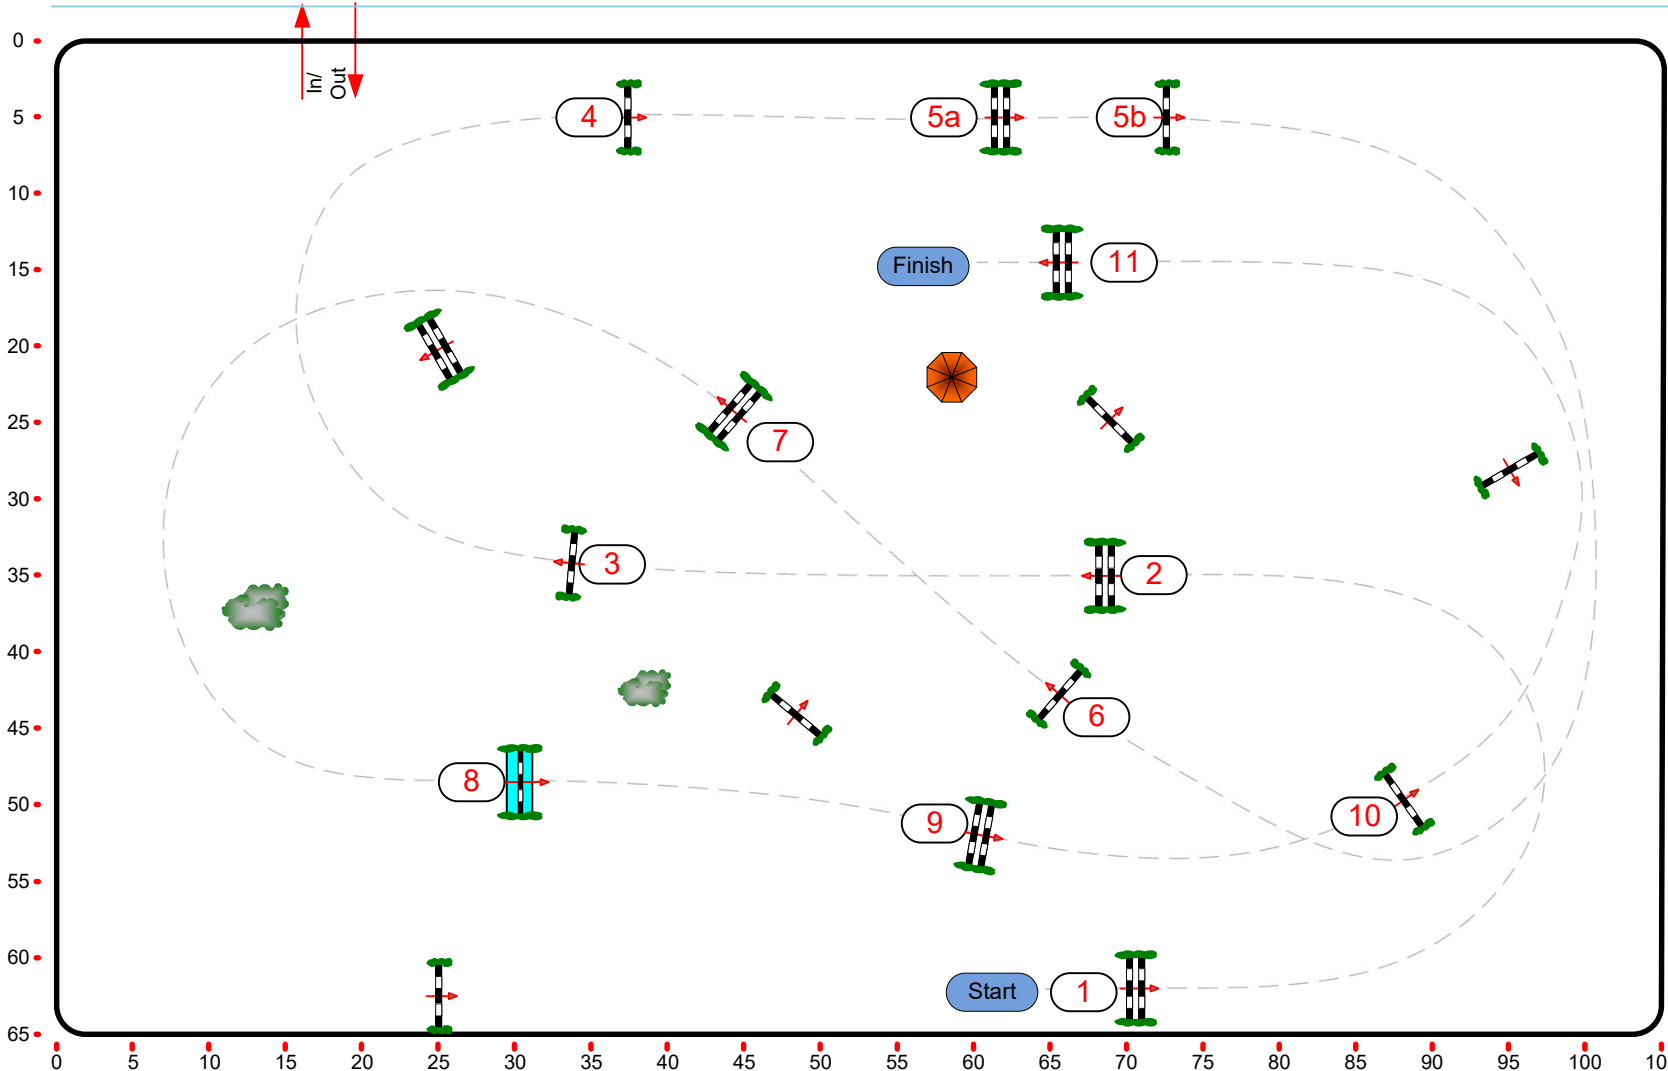

2ος Αγώνας Πρωταθλήματος - ΙΡΡΟΣ

10

Κατηγορία: 1,25-1,30 μ - Competition against the clock

22.03.2025

JUDGES BOX	Table: A
	National RG:
	FEI RG / Art. 220.2.1.1
	Height: 1,25-1,30 cm
	Speed: 350 m/min
	Length: 510 m
	Time allowed: 88 sec
	Time limit: 176 sec
	Obstacles: 11
	Efforts: 12

:

Length: 0 m
Time allowed: 0 sec
Time limit: 0 sec

Course Designer
Vassilis Spyropoulos (GRE)
Mimi Kyrkini (GRE)
George Fradelakis (GRE)