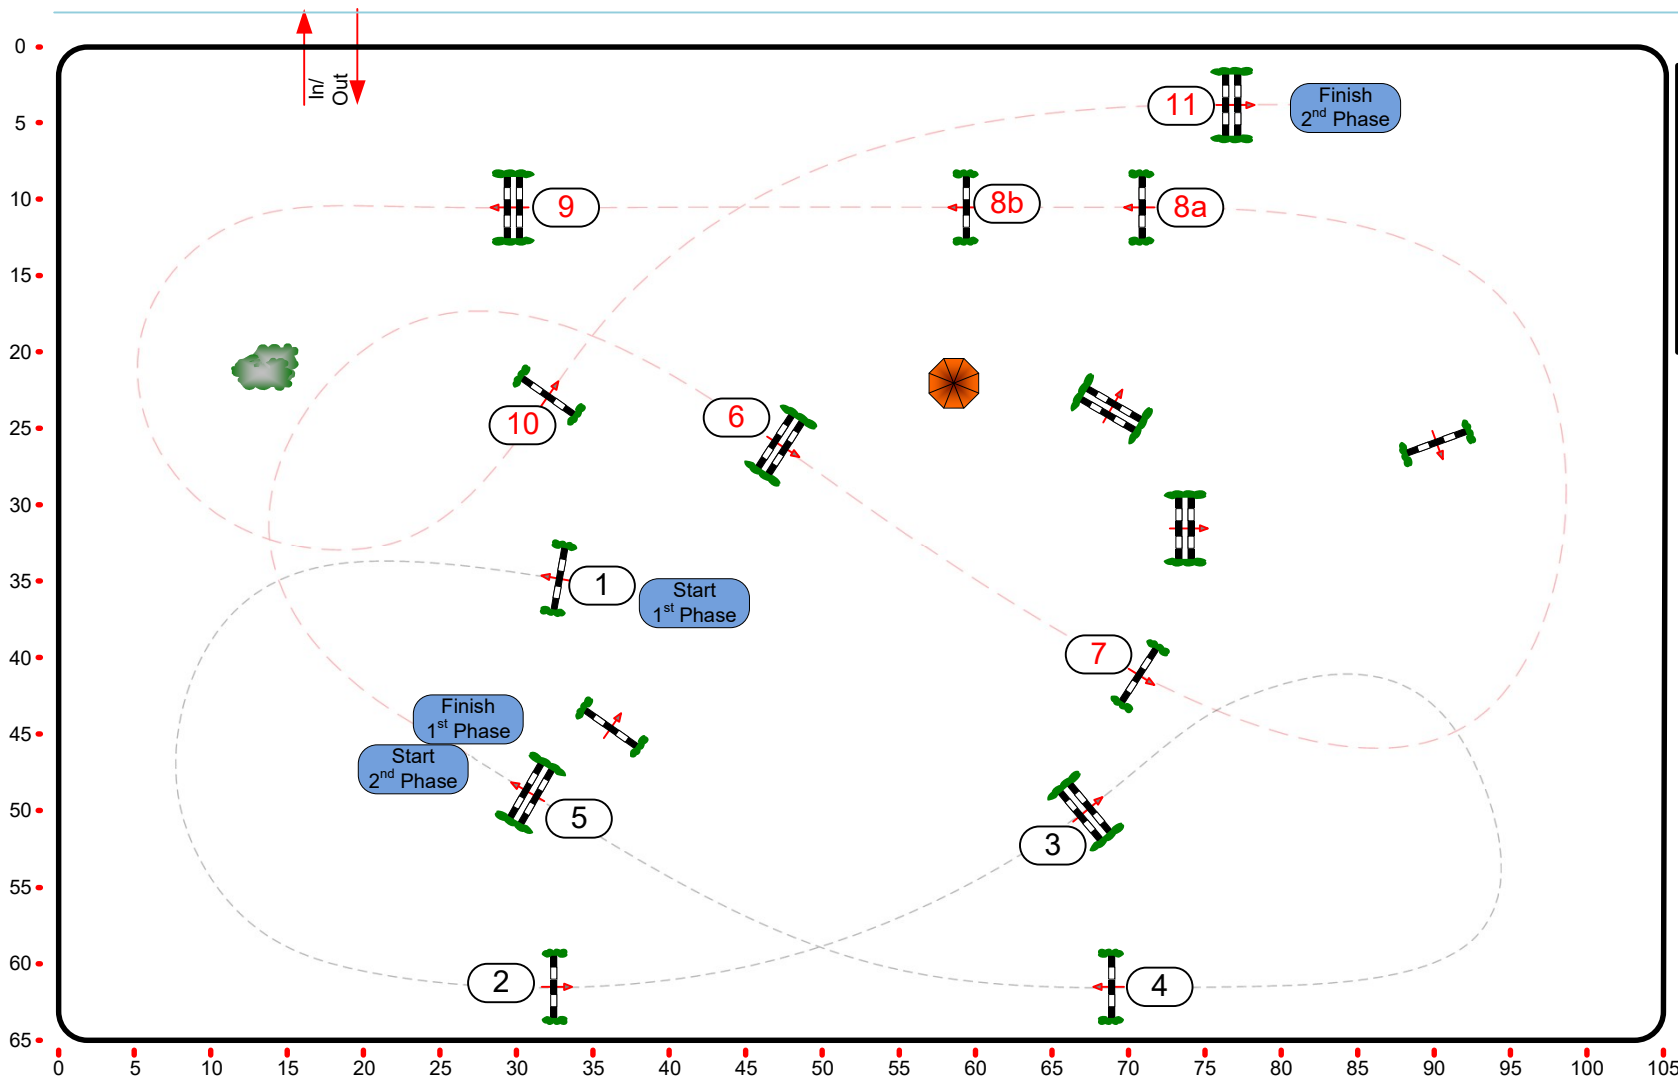

2ος Αγώνας Πρωταθλήματος - ΙΡΡΟΣ

14

Κατηγορία: 1,15 μ - Competition in two Phases

22.03.2025

JUDGE'S BOX

Table: A
National RG:
FEI RG / Art. 222.2.3
Height: 1,15 cm

Speed: 350 m/min

Length: 260 m
Time allowed: 45 sec
Time limit: 90 sec

Obstacles: 5
Efforts: 5

2nd Phase:
6,7,8a,8b,9,10,11
Length: 340 m
Time allowed: 59 sec
Time limit: 118 sec

Course Designer
Vassilis Spyropoulos (GRE)
Mimi Kyrkini (GRE)
George Fradelakis (GRE)