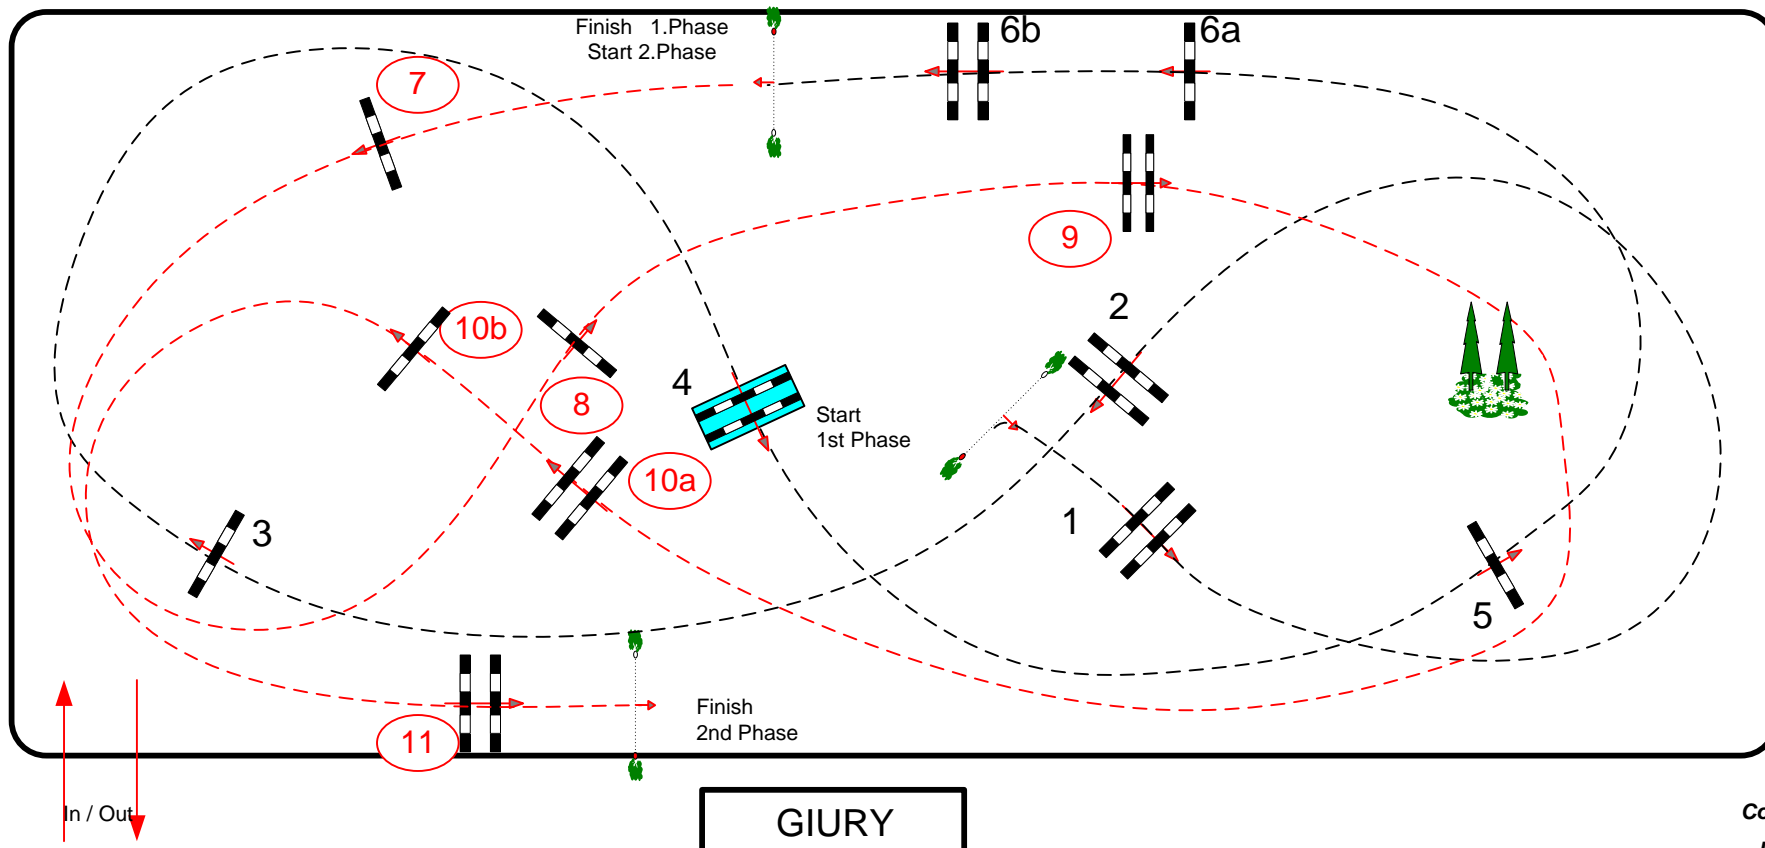

GREEK CHAMPIONSHIP 2026

Class No.: 1

H 1,30

Competition in two Phases special

venerdi 3 aprile 2026

Start: 9:00

Table: A
National RG:
FEI RG / Art. 222,2,3
Height: 1,30 m

Speed: 350 m/min
Length: 260 m
Time allowed: 45 sec
Time limit: 90 sec

Obstacles: 6+5
Efforts: 7+6
Penalty sec:
Closed combination:

2nd Phase: 7 - 8 - 9 - 10a 10b - 11
Length: 220 m
Time allowed: 38 sec
Time limit: 76 sec

2nd Jump-off:
Length: 0 m
Time allowed: 0 sec
Time limit: 0 sec