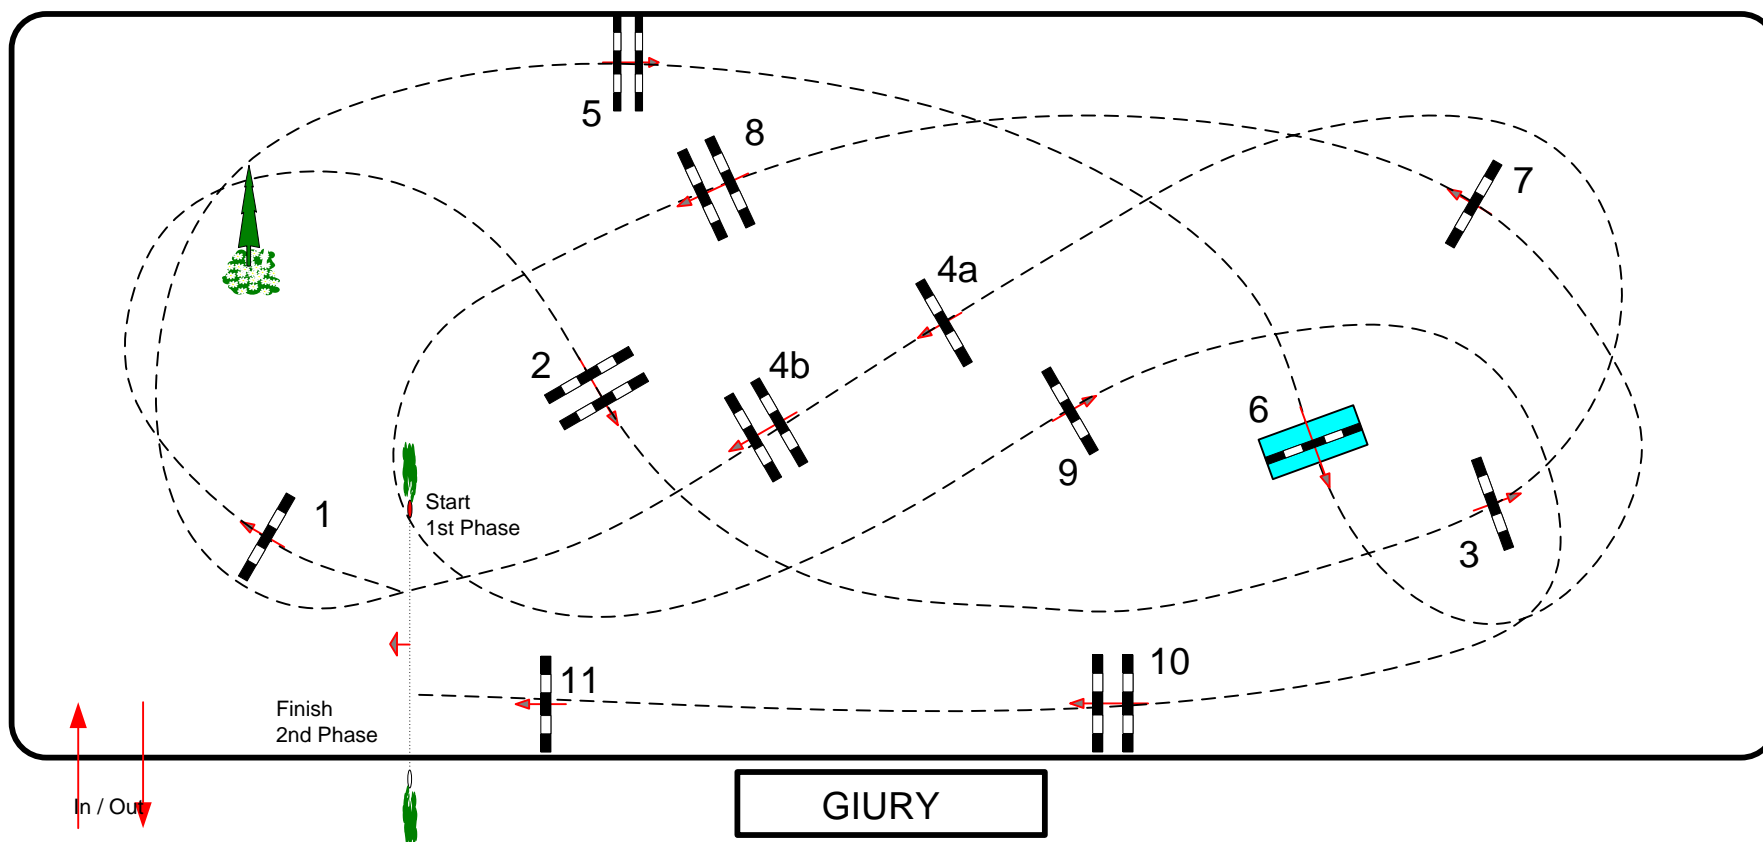

## OPEN CLASS

Table: A  
National RG:  
FEI RG / Art. 222.2.1  
Height: 1,25 m

Speed: 350 m/min  
Length: 430 m  
Time allowed: 74 sec  
Time limit: 148 sec

Obstacles: 11  
Efforts: 12  
Penalty sec:  
Closed combination:

0:  
Length: 0 m  
Time allowed: 0 sec  
Time limit: 0 sec

2nd Jump-off:  
Length: 0 m  
Time allowed: 0 sec  
Time limit: 0 sec

Course Designer

LANDI MATTEO  
GEORGE FRADELAKIS