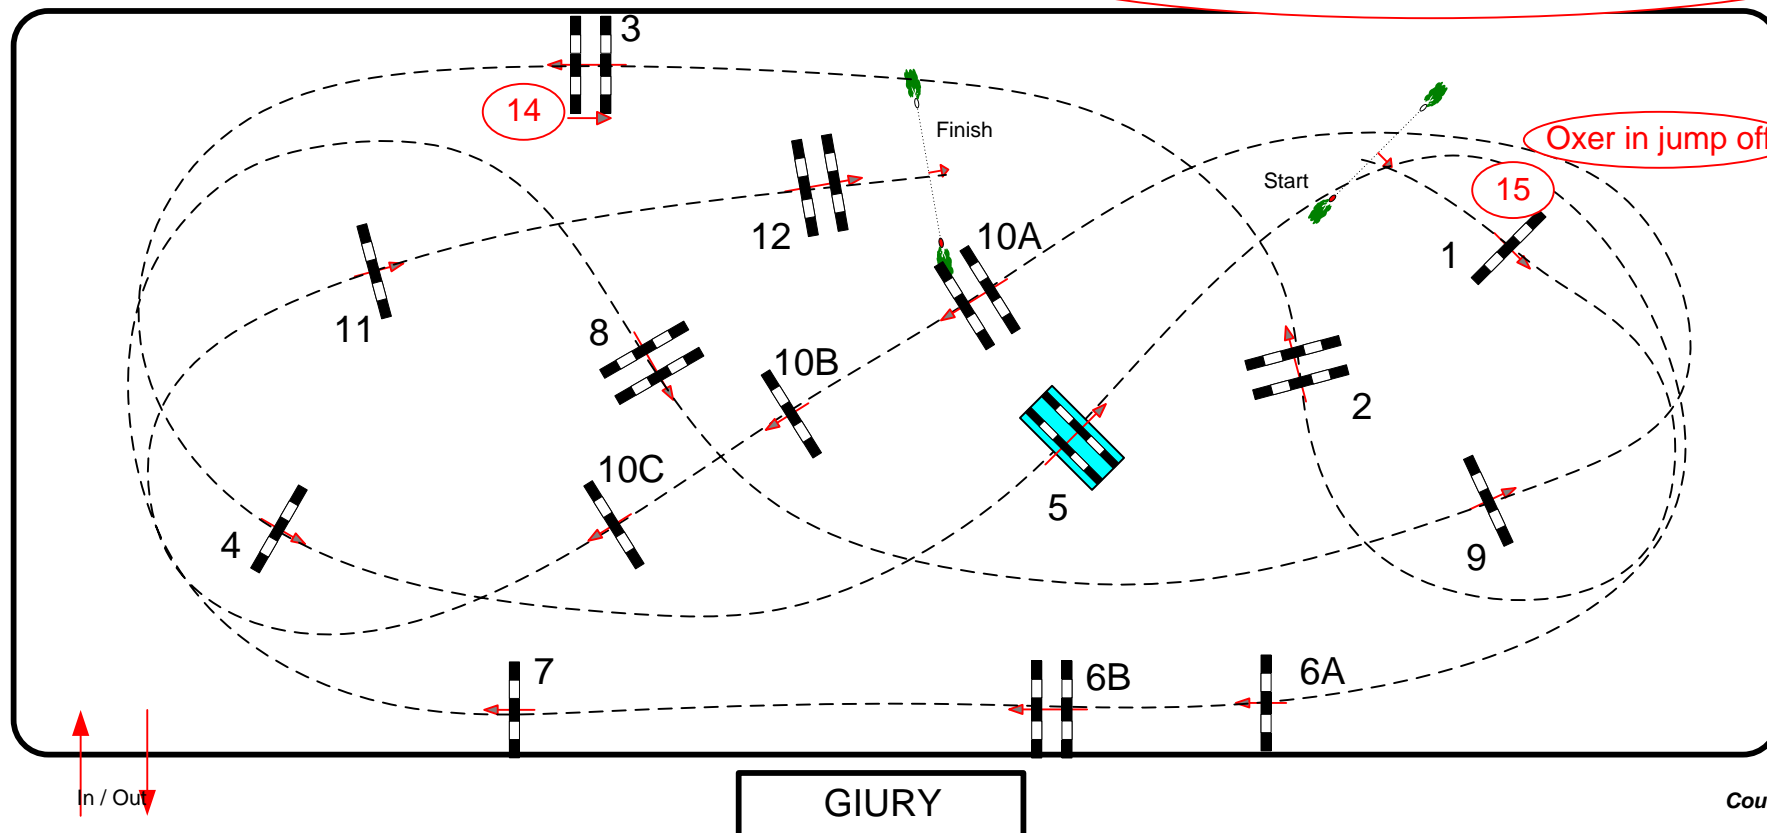

GREEK CHAMPIONSHIP 2026

Class No.: 6

young rider + small prix

Competition with one jump-off

sabato 4 aprile 2026

Start: 0:00

Table: A
National RG:
FEI RG / Art. 222.2.1.2
Height: 1,35 m

Speed: 350 m/min
Length: 440 m
Time allowed: 76 sec
Time limit: 152 sec

Obstacles: 12
Efforts: 14
Penalty sec:
Closed combination:

1st Jump-off:
Length: 260 m
Time allowed: 45 sec
Time limit: 90 sec

2nd Jump-off:
Length: 0 m
Time allowed: 0 sec
Time limit: 0 sec

JUMP OFF 6A - 7 - 8 - 9 - 10A 10B - 14 - 15