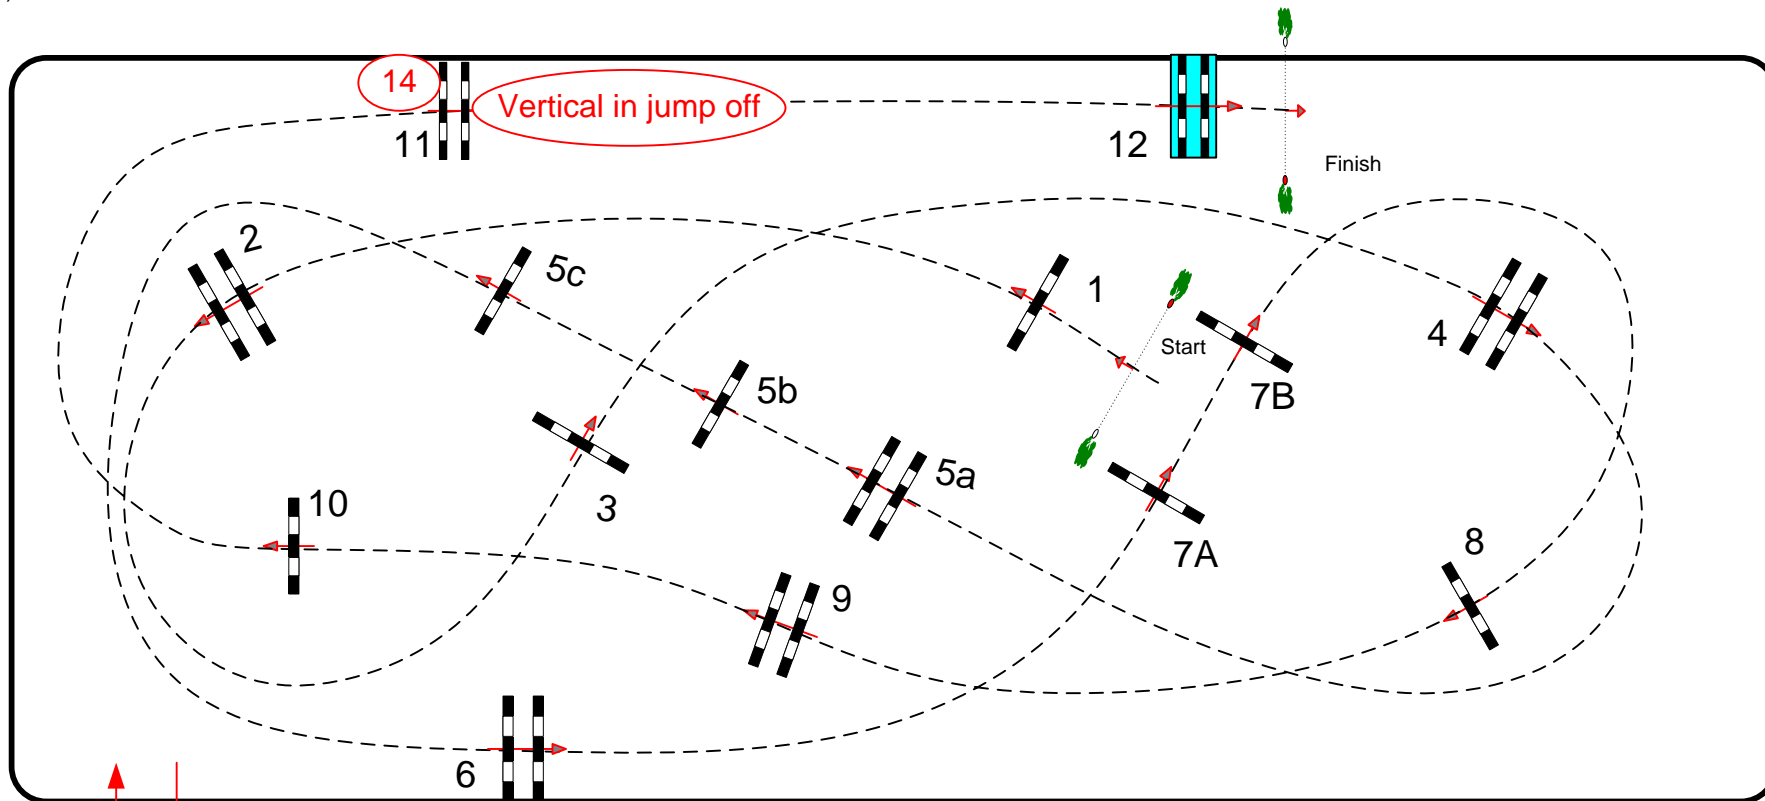

GREEK CHAMPIONSHIP 2026

Class No.: 10

GP JUNIORS

Competition with one jump-off

domenica 12 aprile 2026

Start: 0:00

Table: A
National RG:
FEI RG / Art. 220.2.1.2
Height: 1,30 m

Speed: 350 m/min
Length: 420 m
Time allowed: 72 sec
Time limit: 144 sec

Obstacles: 12
Efforts: 14
Penalty sec:
Closed combination:

1st Jump-off:
Length: 270 m
Time allowed: 47 sec
Time limit: 94 sec

2nd Jump-off:
Length: 0 m
Time allowed: 0 sec
Time limit: 0 sec

GIURY

JUMP OFF 14 - 12 - 5A 5B - 6 - 7B - 8 - 10