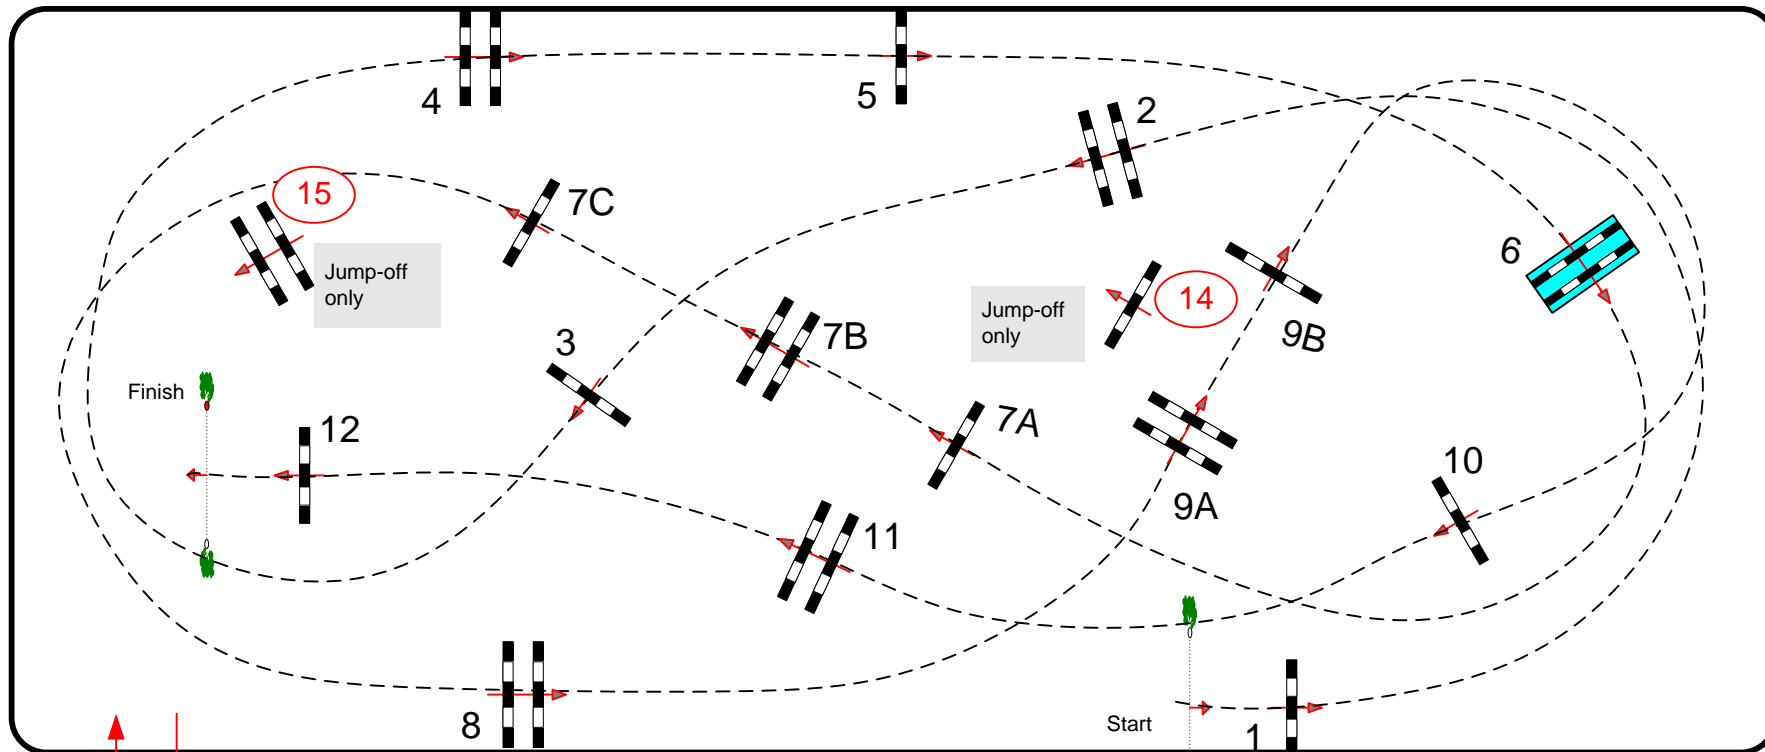

GREEK CHAMPIONSHIP 2026

Class No.: 11

GRAND PRIX 1,40

Competition over two rounds

domenica 5 aprile 2026

Start: 0:00

221.4.3 + 273.3.3.1 + 273.4.3

Table: A
National RG:
FEI RG / Art. 221.4.3
Height: 1,40 m

Speed: 350 m/min
Length: 430 m
Time allowed: 74 sec
Time limit: 148 sec

Obstacles: 12
Efforts: 14
Penalty sec:
Closed combination:

sec round
Length: 310 m
Time allowed: 54 sec
Time limit: 108 sec

2nd Jump-off:
Length: 0 m
Time allowed: 0 sec
Time limit: 0 sec

Course Designer

LANDI MATTEO
GEORGE FRADELAKIS

SEC ROUND 3 - 4 - 6 - 7A 7B - 8 - 9B - 14 - 15