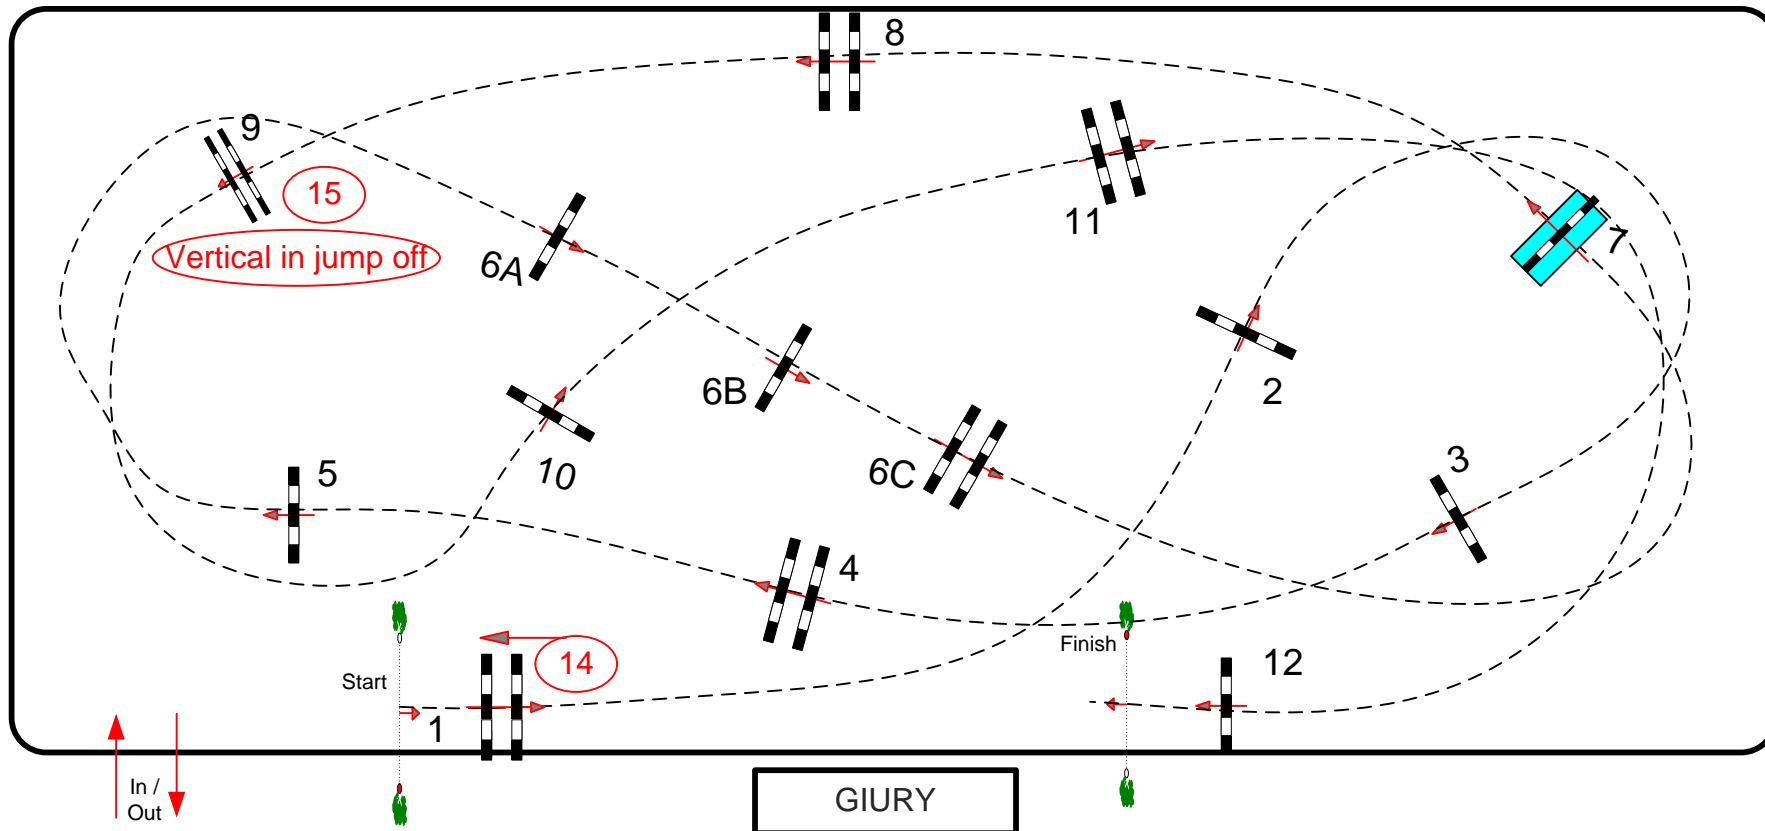

GREEK CHAMPIONSHIP 2026

Class No.: 12

GP CHILDREN

Competition with one jump-off

domenica 5 aprile 2026

Start: 0:00

Table: A	Speed: 350 m/min	Obstacles: 12	1st Jump-off:	2nd Jump-off:
National RG:	Length: 420 m	Efforts: 14	Length: 290 m	Length: 0 m
FEI RG / Art. 220.2.1.2	Time allowed: 72 sec	Penalty sec:	Time allowed: 50 sec	Time allowed: 0 sec
Height: 1,15 m	Time limit: 144 sec	Closed combination:	Time limit: 100 sec	Time limit: 0 sec

JUMP OFF 3 - 14 - 6B 6C - 8 - 15 - 10 - 11 - 4

Course Designer
 LANDI MATTEO
 GEORGE FRADELAKIS