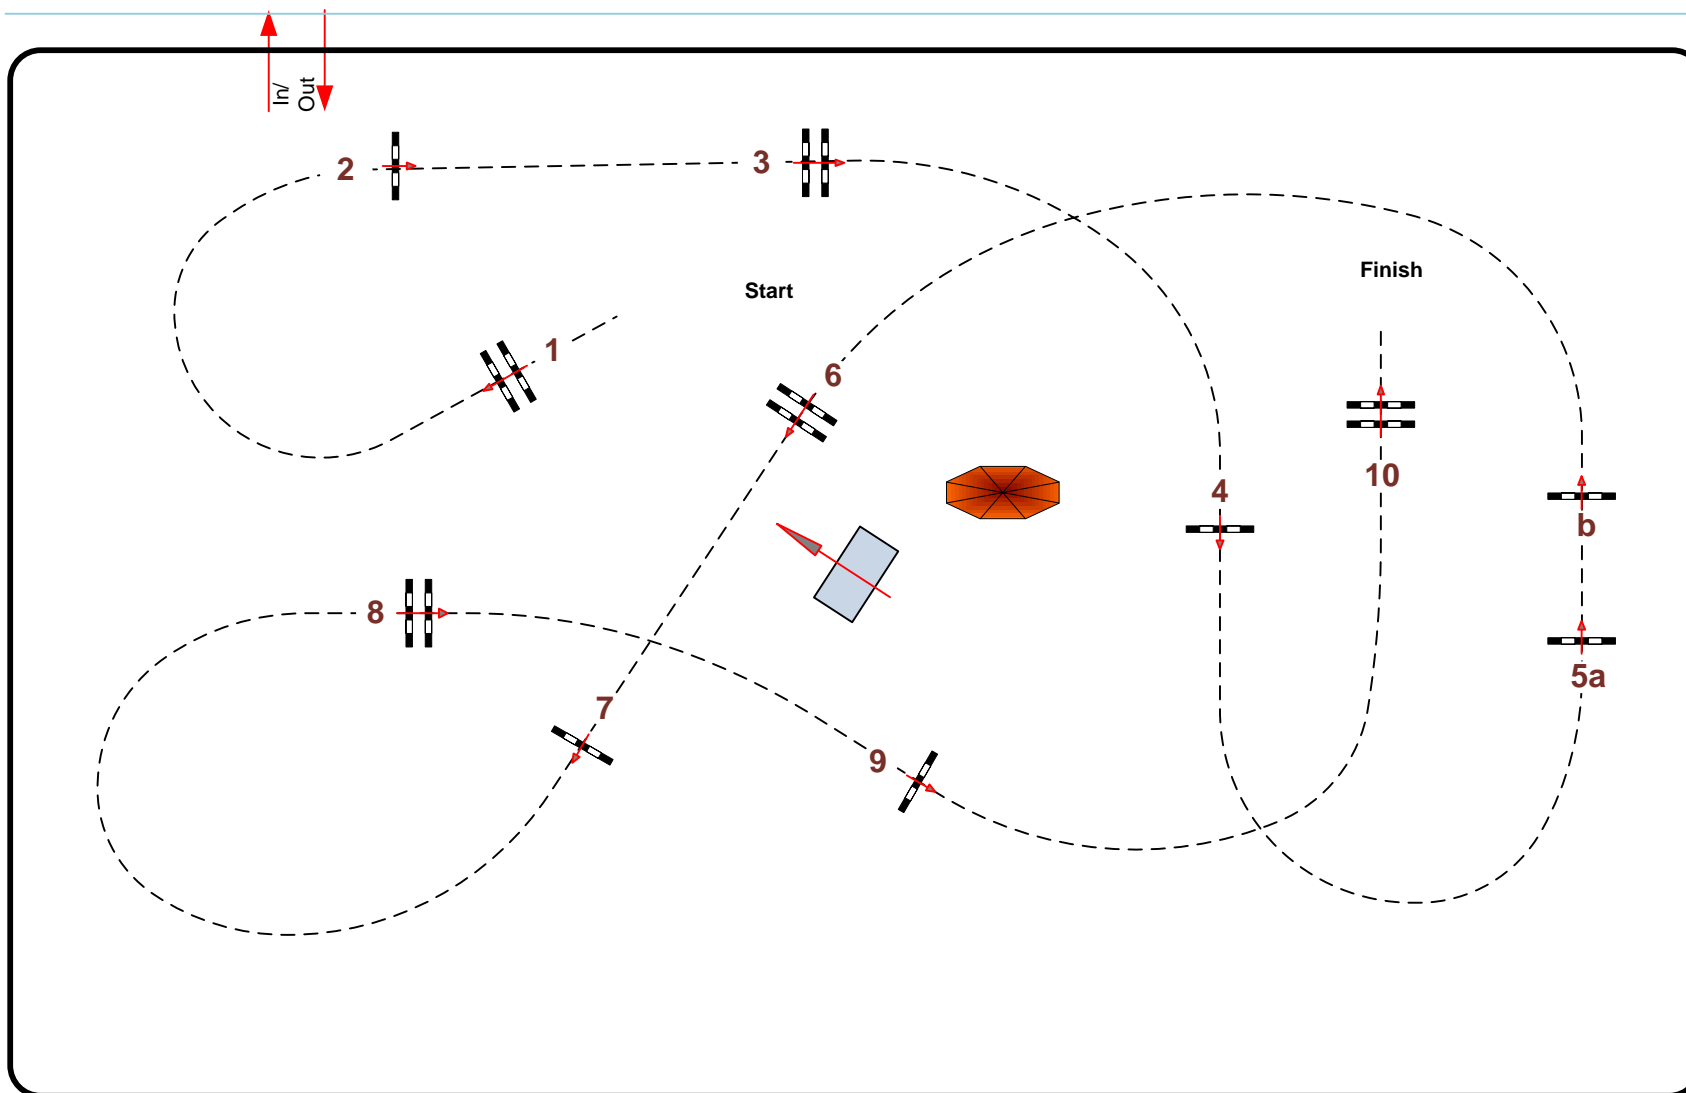

1.10 mtr. Against the clock

JUDGE'S BOX

Table: A  
National RG:  
FEI RG / Art. 220.2.1.1  
Height: 1,10 cm

Speed: 350 m/min

Length: 460 m  
Time allowed: 79 sec  
Time limit: 158 sec

Obstacles: 10  
Efforts: 11