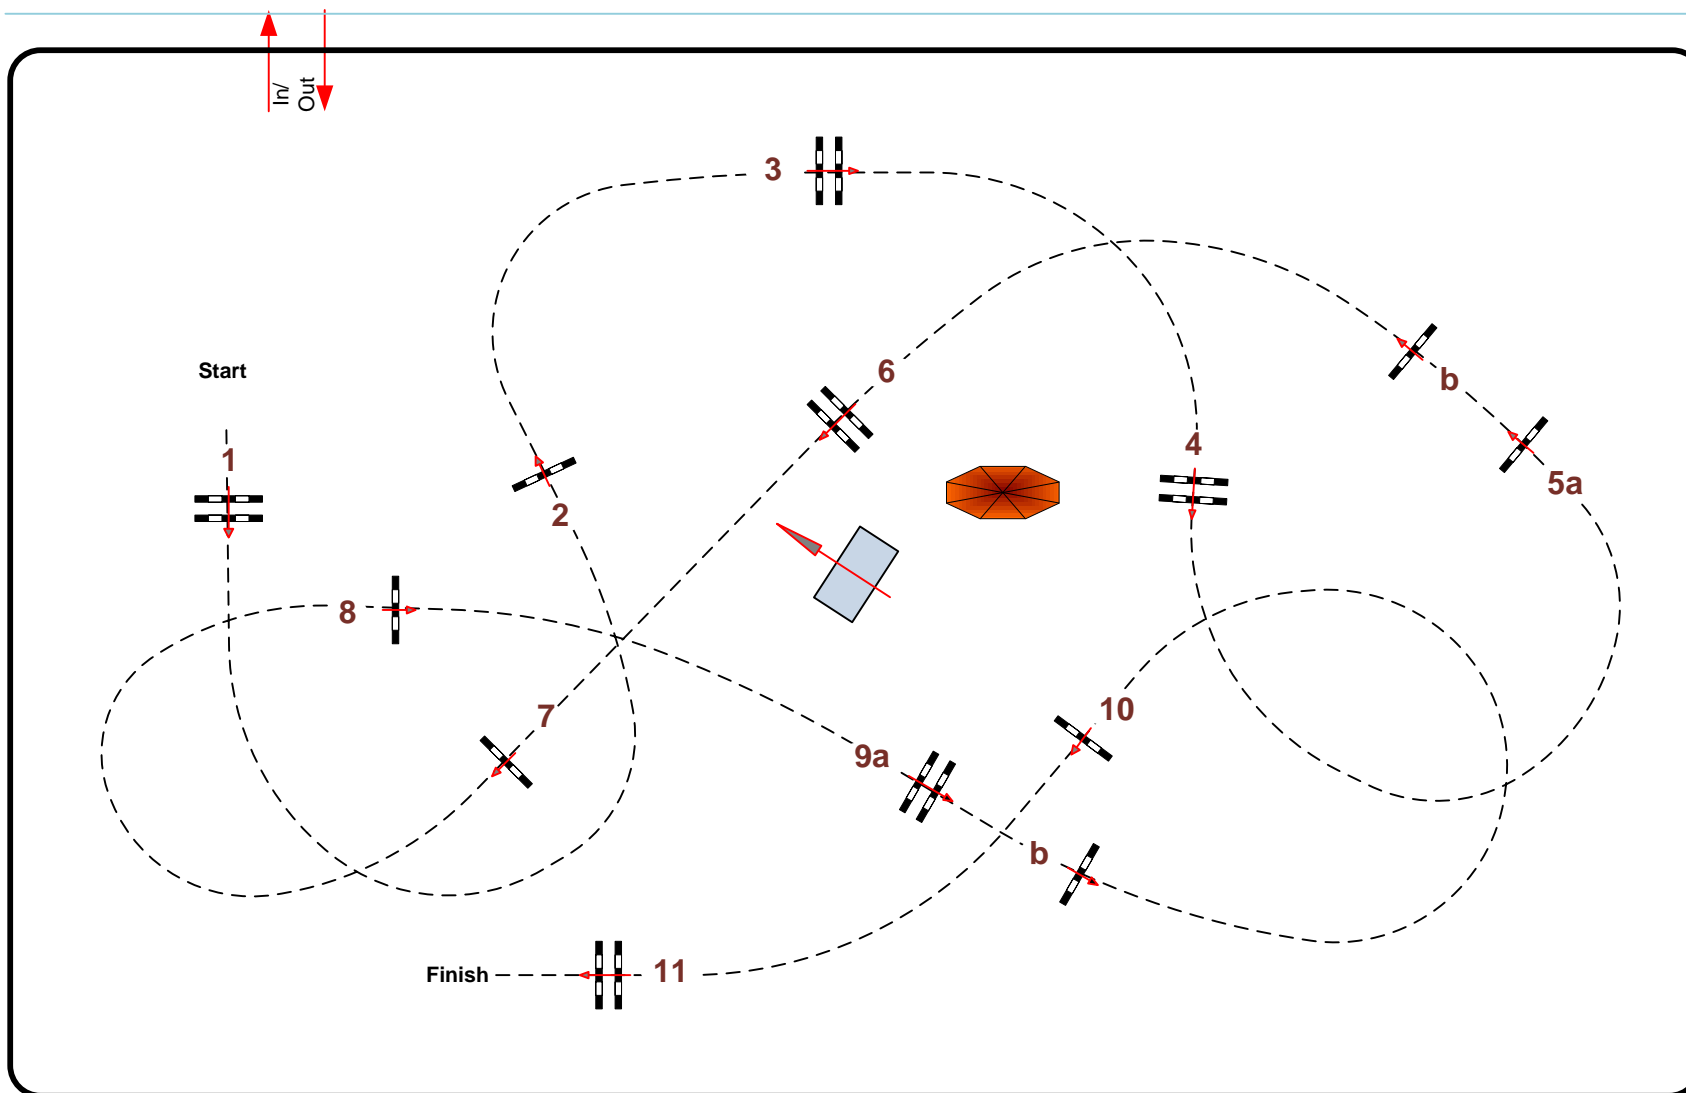

ΠΡΩΤΑΘΛΗΜΑ

02

1.25 mtr. Against the clock

JUDGE'S BOX

Table: A
National RG:
FEI RG / Art. 220.2.1.1
Height: 1,25 cm

Speed: 350 m/min

Length: 480 m
Time allowed: 83 sec
Time limit: 166 sec

Obstacles: 11
Efforts: 13