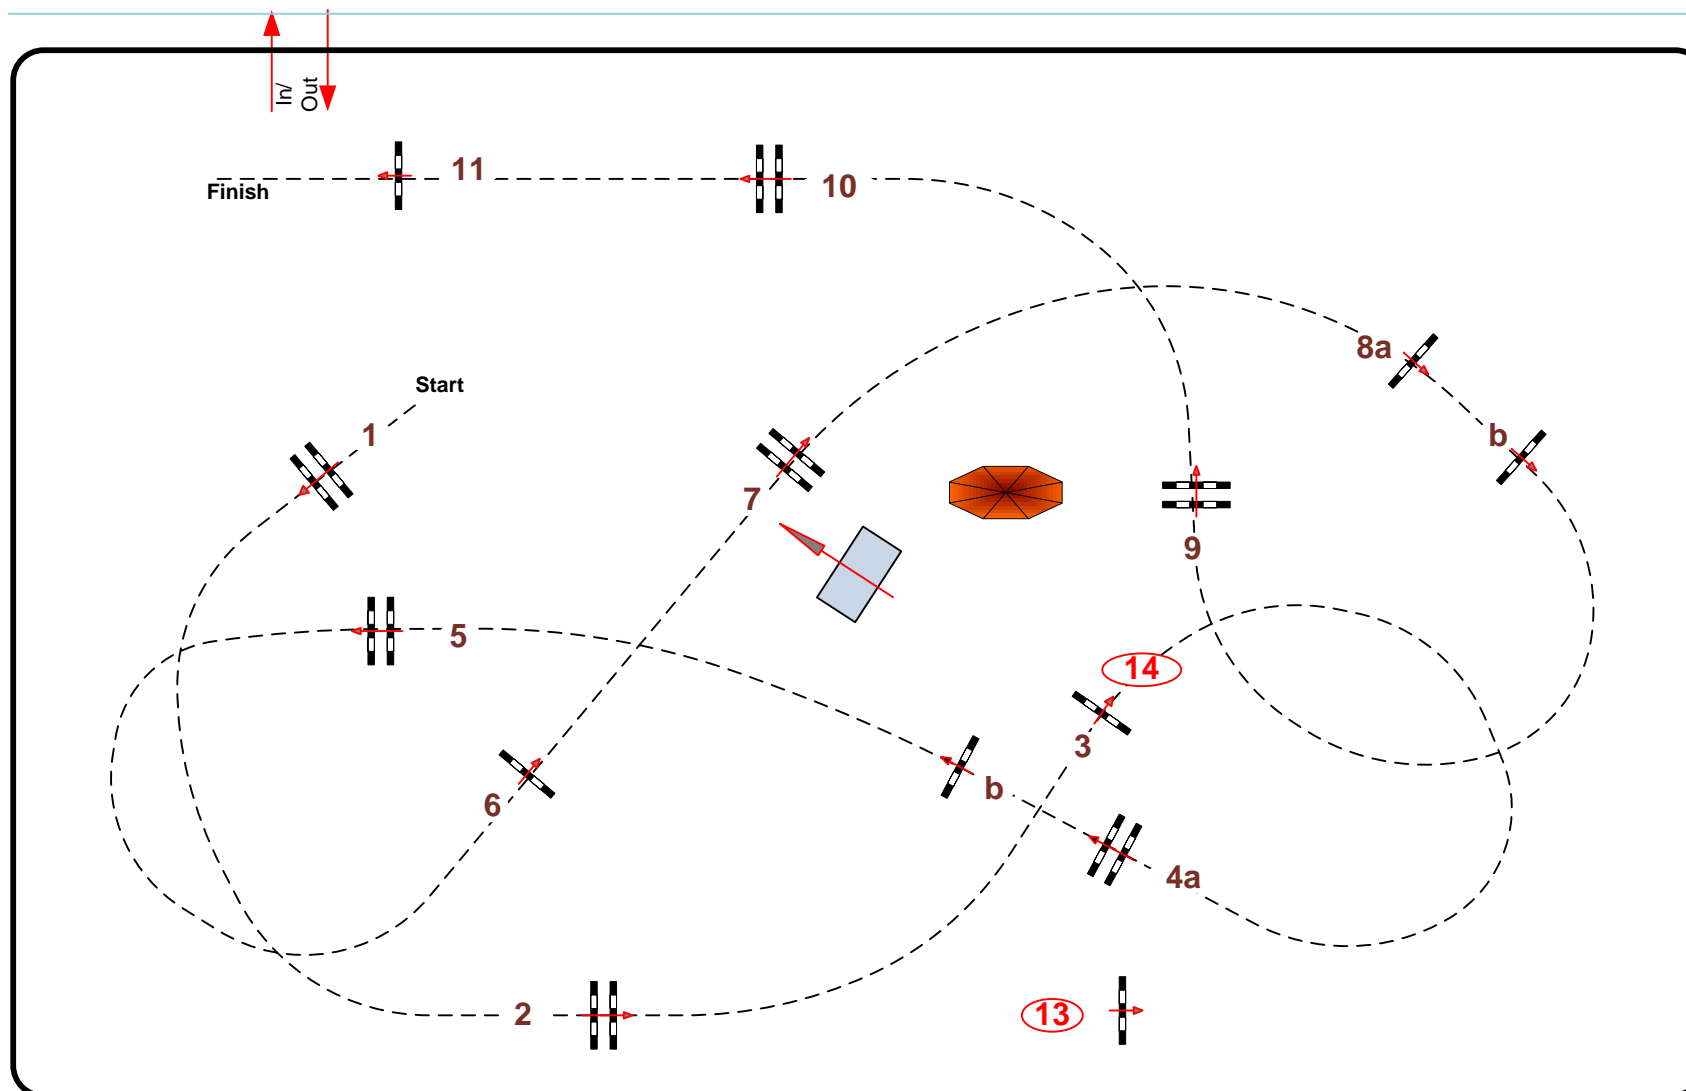

ΠΡΩΤΑΘΛΗΜΑ

06

YH 1.20 – 1.30 mtr. With Jump off

JUDGE'S BOX

Table: A
National RG:
FEI RG / Art. 220.2.1.1
Height: 1,20 - 1,30 cm

Speed: 350 m/min

Length: 490 m
Time allowed: 84 sec
Time limit: 168 sec

Obstacles: 11
Efforts: 13

JUMP OFF::
2 - 13 - 14 - 7 - 8ab - 9 - 10
Length: 290 m
Time allowed: 50 sec
Time limit: 100 sec

Jump off: 2 – 13 – 14 – 7 – 8ab – 9 - 10

CD: Louis Konickx
& Vassilis Spyropoulos