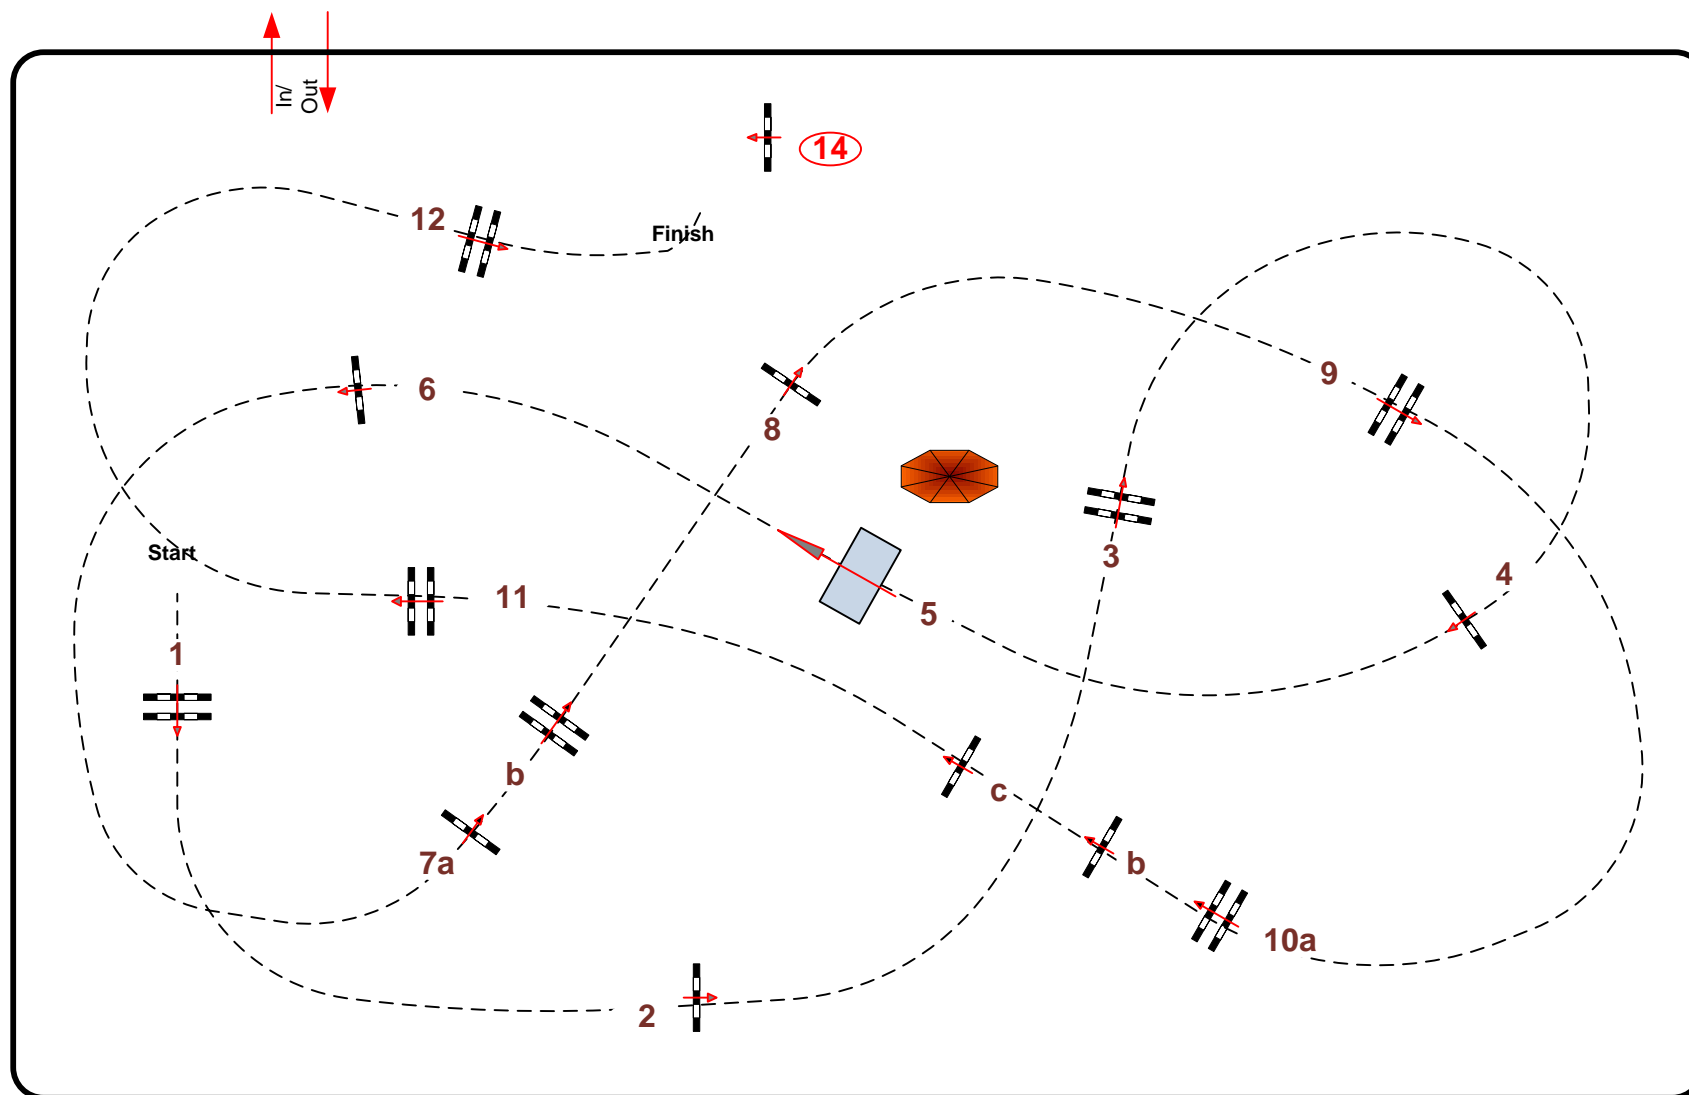

Ladies Class 1.30 m with Jump off

JUDGE'S BOX

Table: A
National RG:
FEI RG / Art. 220.2.1.1
Height: 1,30 cm

Speed: 350 m/min

Length: 0 m
Time allowed: 0 sec
Time limit: 0 sec

Obstacles: 12
Efforts: 15

JUMP OFF::

Length: 280 m
Time allowed: 48 sec
Time limit: 96 sec

JUMP OFF 10c-11-7ab-8-9-3-14