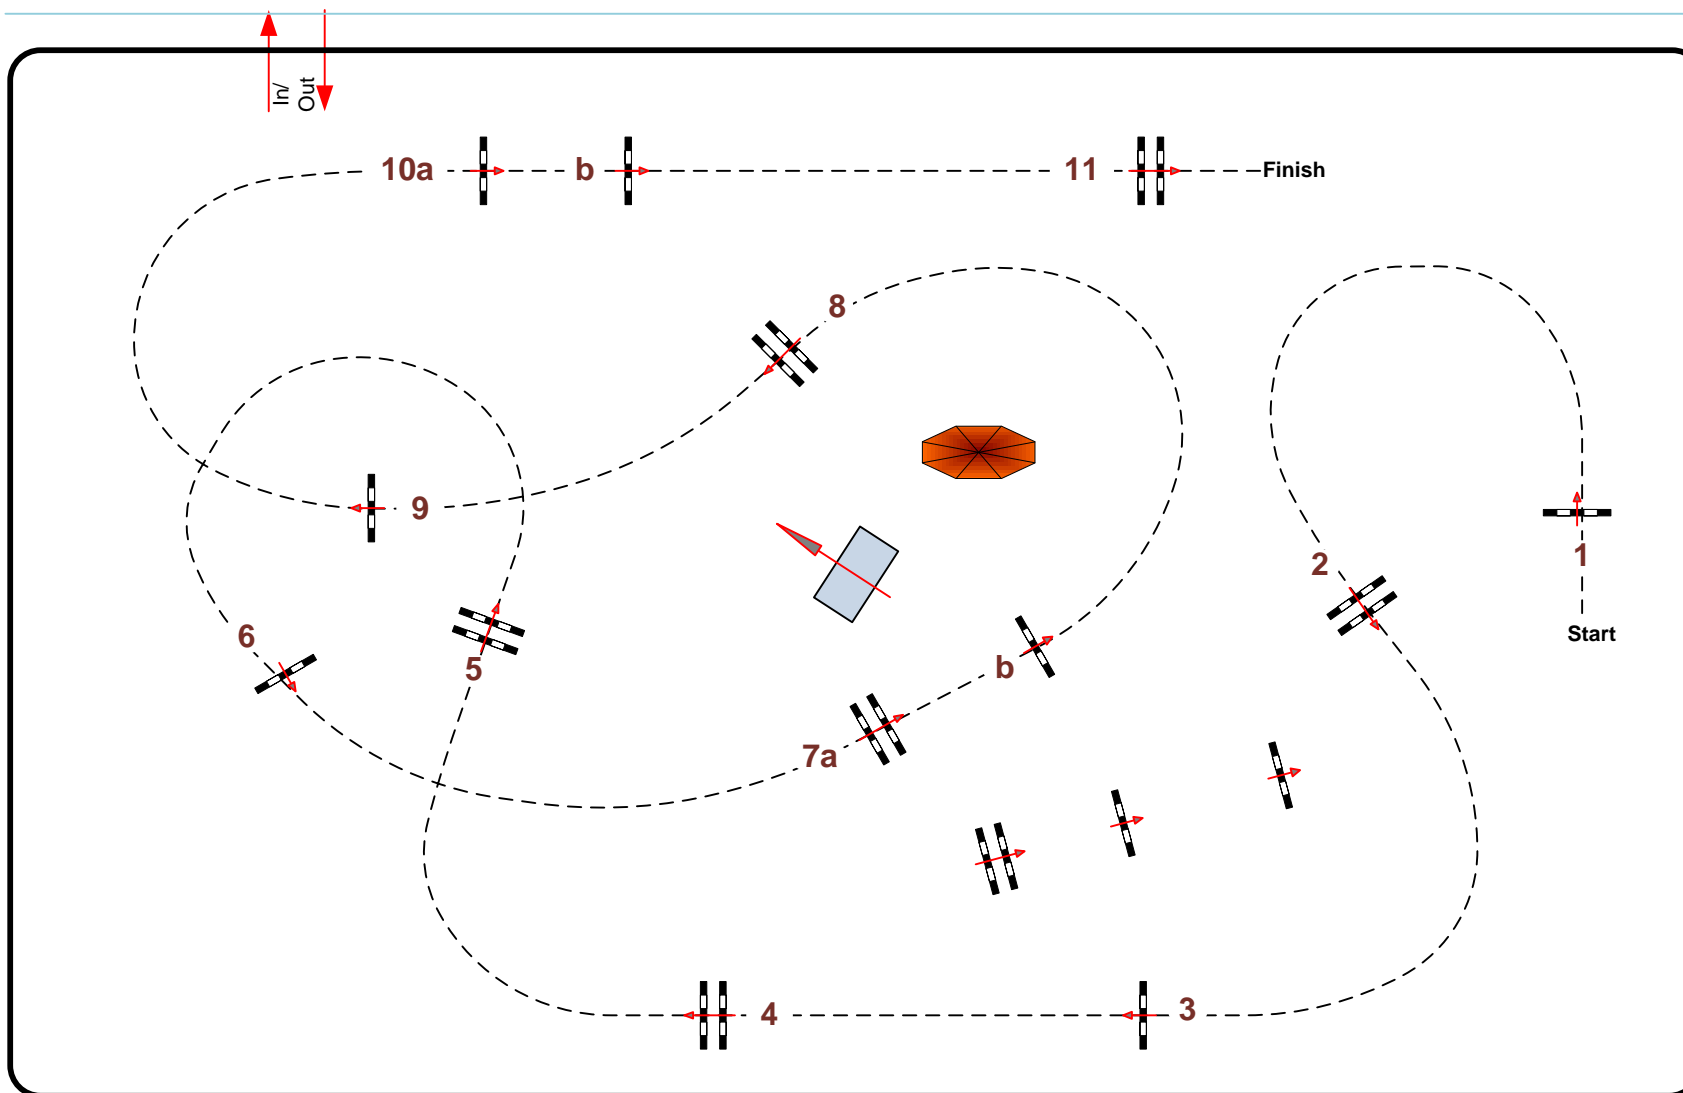

ΠΡΩΤΑΘΛΗΜΑ

09

1.25 mtr. Against the clock

JUDGE'S BOX

Table: A
National RG:
FEI RG / Art. 220.2.1.1
Height: 1,25 cm

Speed: 350 m/min

Length: 470 m
Time allowed: 81 sec
Time limit: 162 sec

Obstacles: 11
Efforts: 13