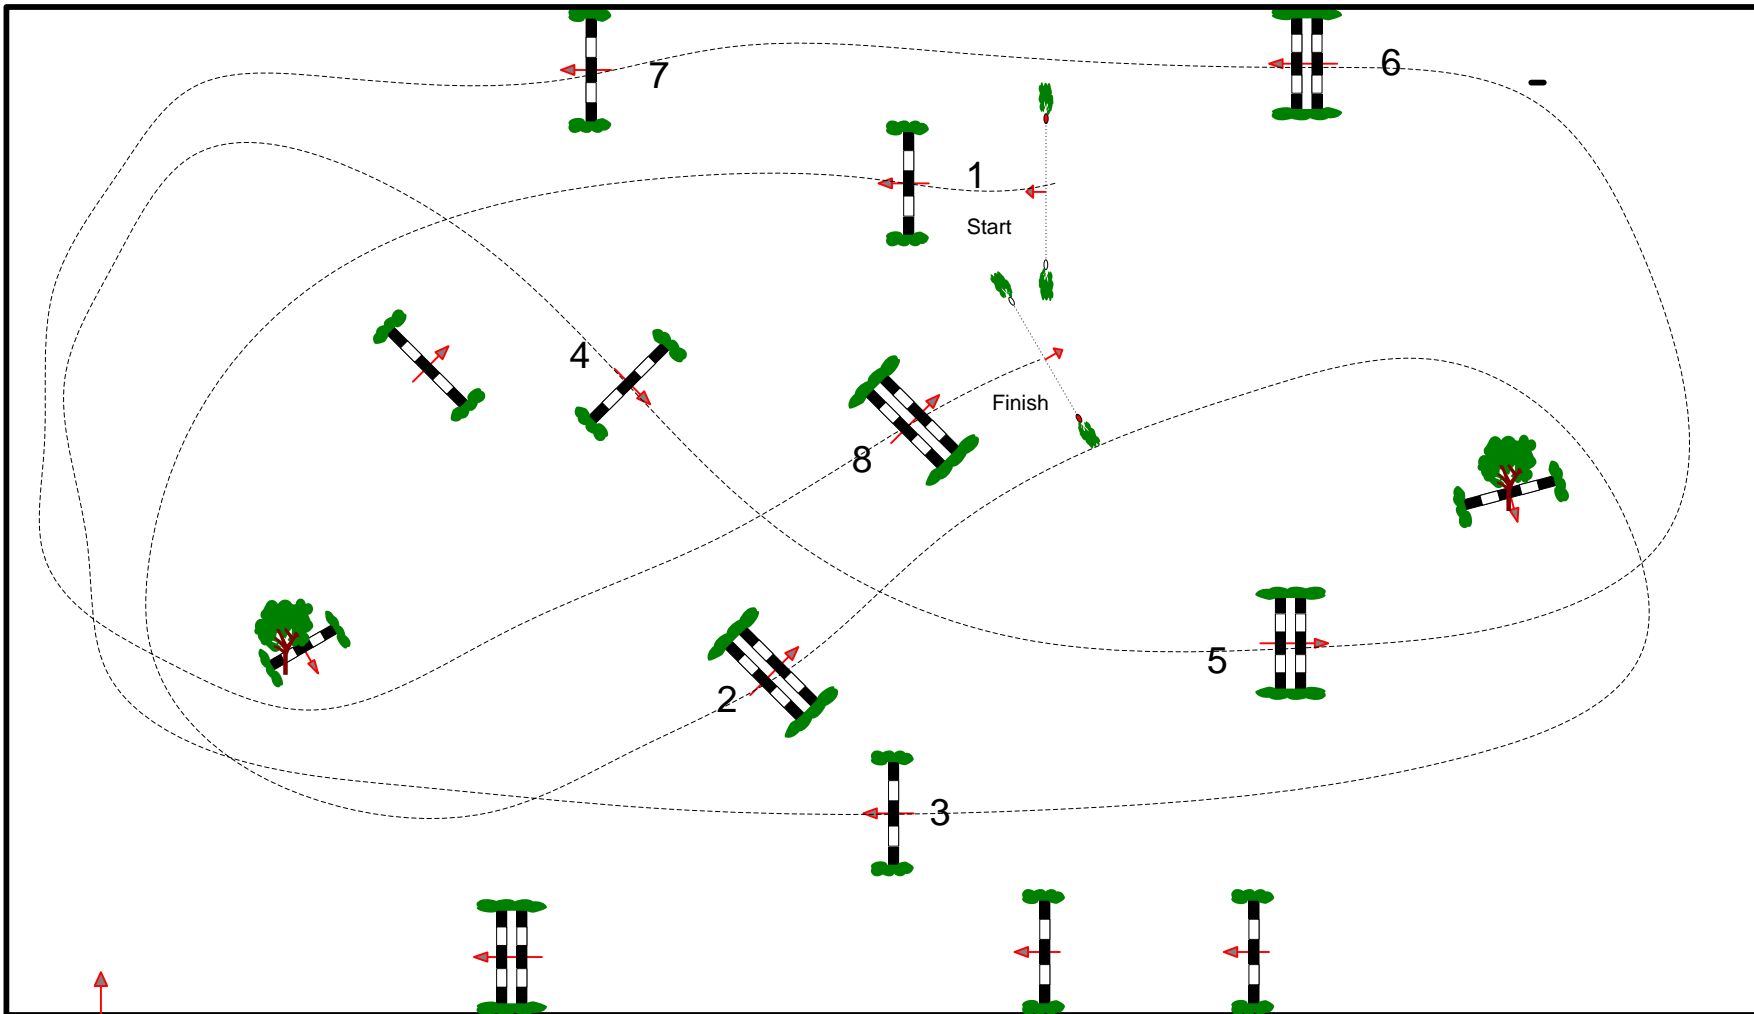

Class No.: 1

CLEAR ROUND

Σάββατο, 18 Απρίλιος 2026

Start: 10:00

Table: A
 National RG:
 FEI RG / Art. 220.1.1,1
 Height: 0,60 m

Speed: 325 m/min
 Length: 430 m
 Time allowed: 80 sec
 Time limit: 160 sec

Obstacles: 8
 Efforts: 8
 Penalty sec:
 Closed combination:

2nd Phase: 0
 Length: 0 m
 Time allowed: 0 sec
 Time limit: 0 sec

2nd Jump-off:
 Length: 0 m
 Time allowed: 0 sec
 Time limit: 0 sec

Course Designer
 Vassilis Spyropoulos (GRE)