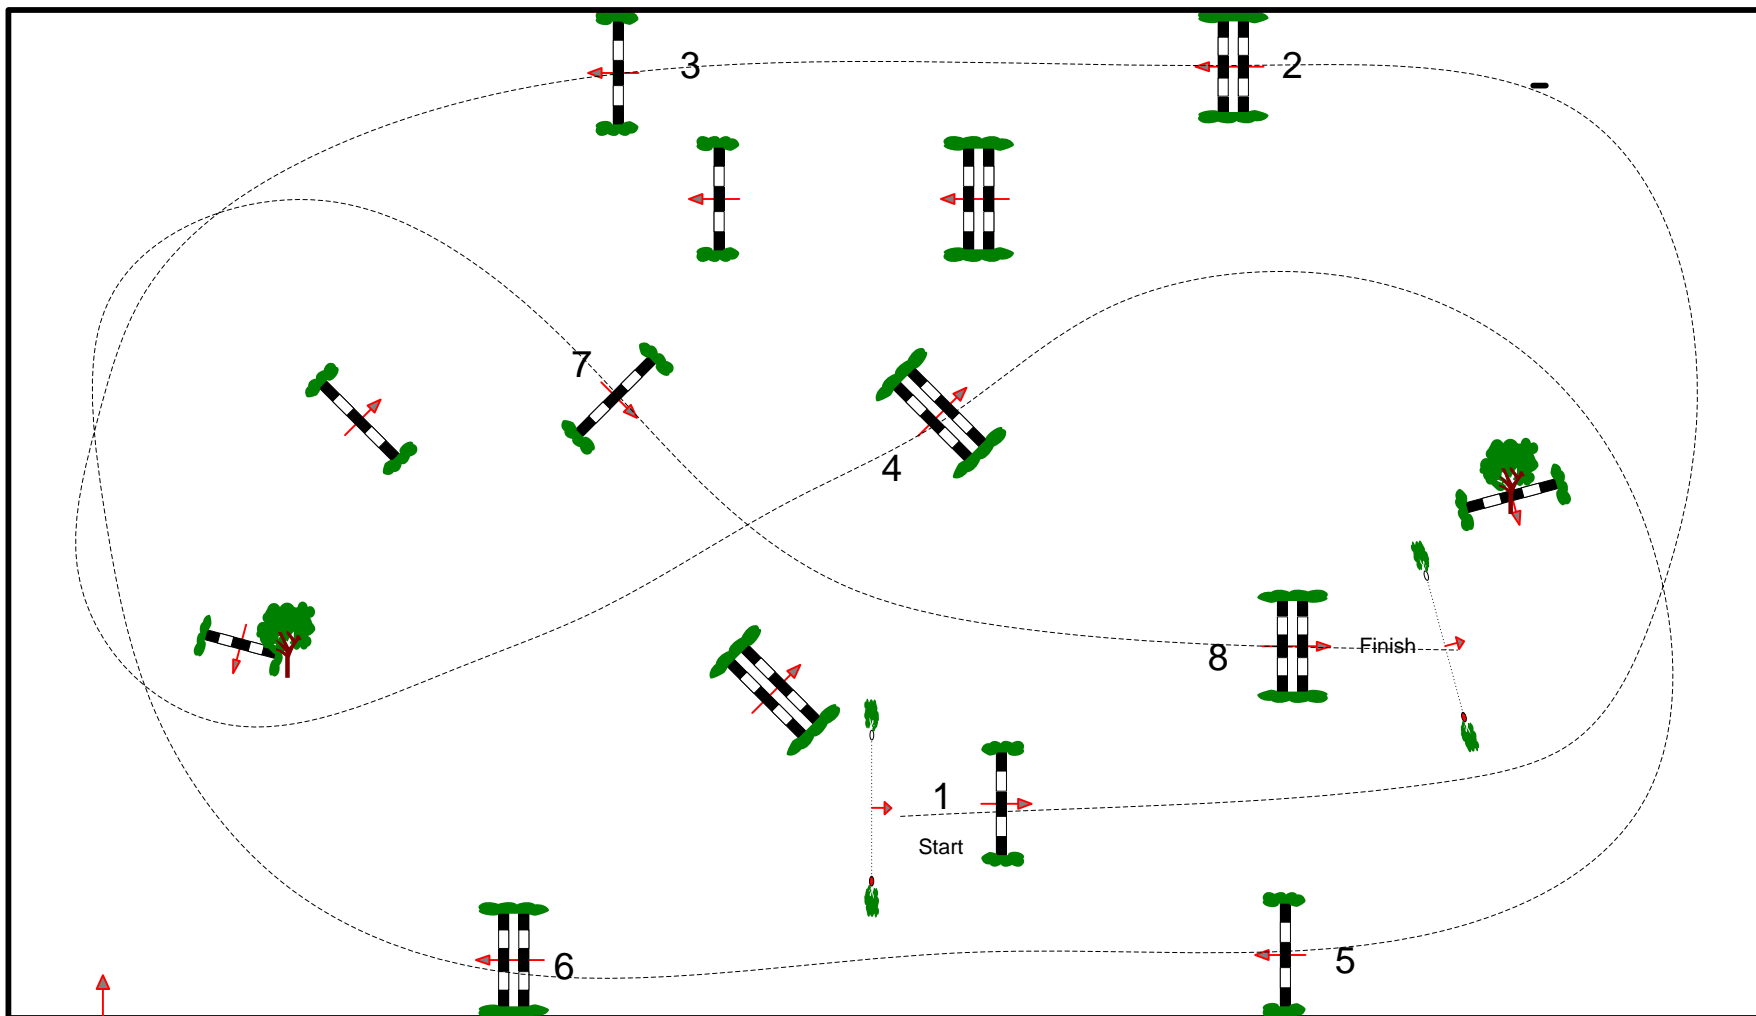

Class No.: 2

Competition against the clock

Κυριακή, 19 Απρίλιος 2026

Start: 0:00

Table: A  
National RG:  
FEI RG / Art. 220..2.1  
Height: 0,90 m

Speed: 325 m/min  
Length: 400 m  
Time allowed: 74 sec  
Time limit: 148 sec

Obstacles: 8  
Efforts: 8  
Penalty sec:  
Closed combination:

2nd Phase: 0  
Length: 0 m  
Time allowed: 0 sec  
Time limit: 0 sec

2nd Jump-off:  
Length: 0 m  
Time allowed: 0 sec  
Time limit: 0 sec

Course Designer  
Vassilis Spyropoulos (GRE)