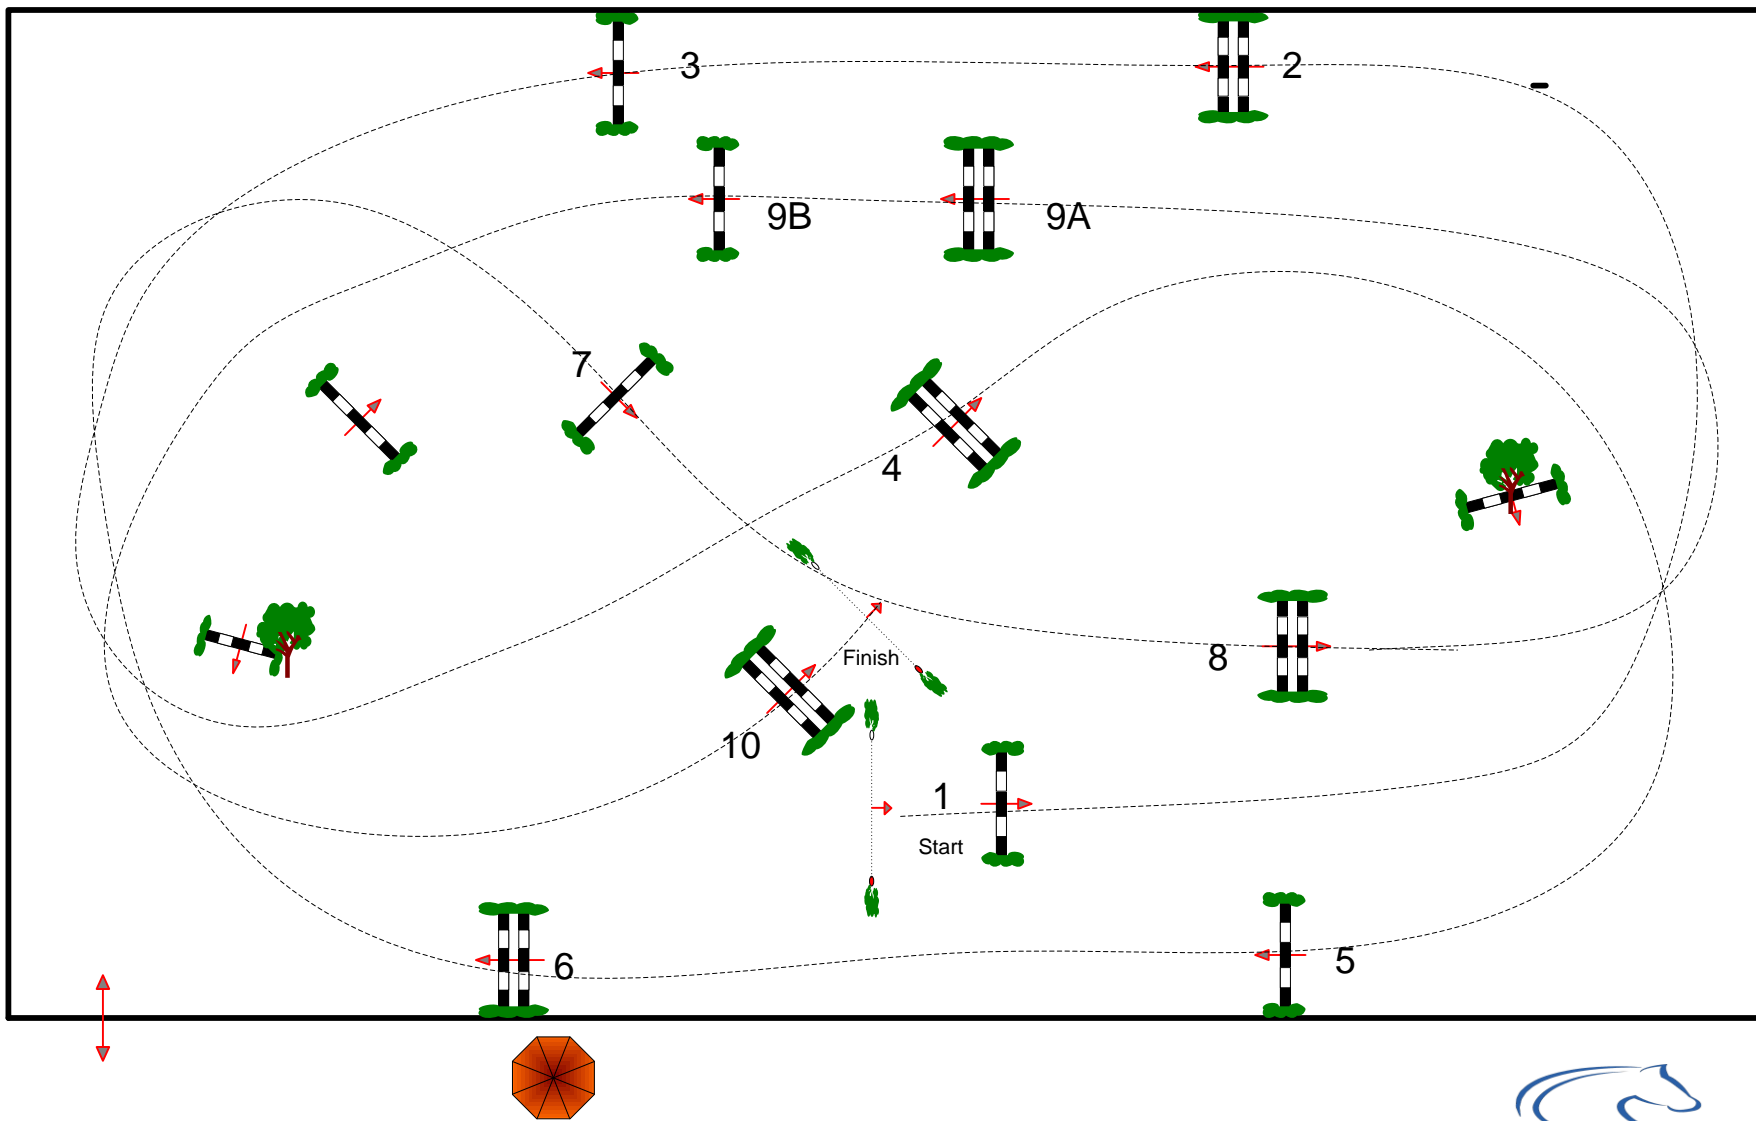

Class No.: 3

Competition against the clock

Κυριακή, 19 Απρίλιος 2026

Start: 0:00

Table: A
National RG:
FEI RG / Art. 220..2.1
Height: 1,05 m

Speed: 325 m/min
Length: 490 m
Time allowed: 91 sec
Time limit: 182 sec

Obstacles: 10
Efforts: 10
Penalty sec:
Closed combination:

2nd Phase: 0
Length: 0 m
Time allowed: 0 sec
Time limit: 0 sec

2nd Jump-off:
Length: 0 m
Time allowed: 0 sec
Time limit: 0 sec

Course Designer
Vassilis Spyropoulos (GRE)