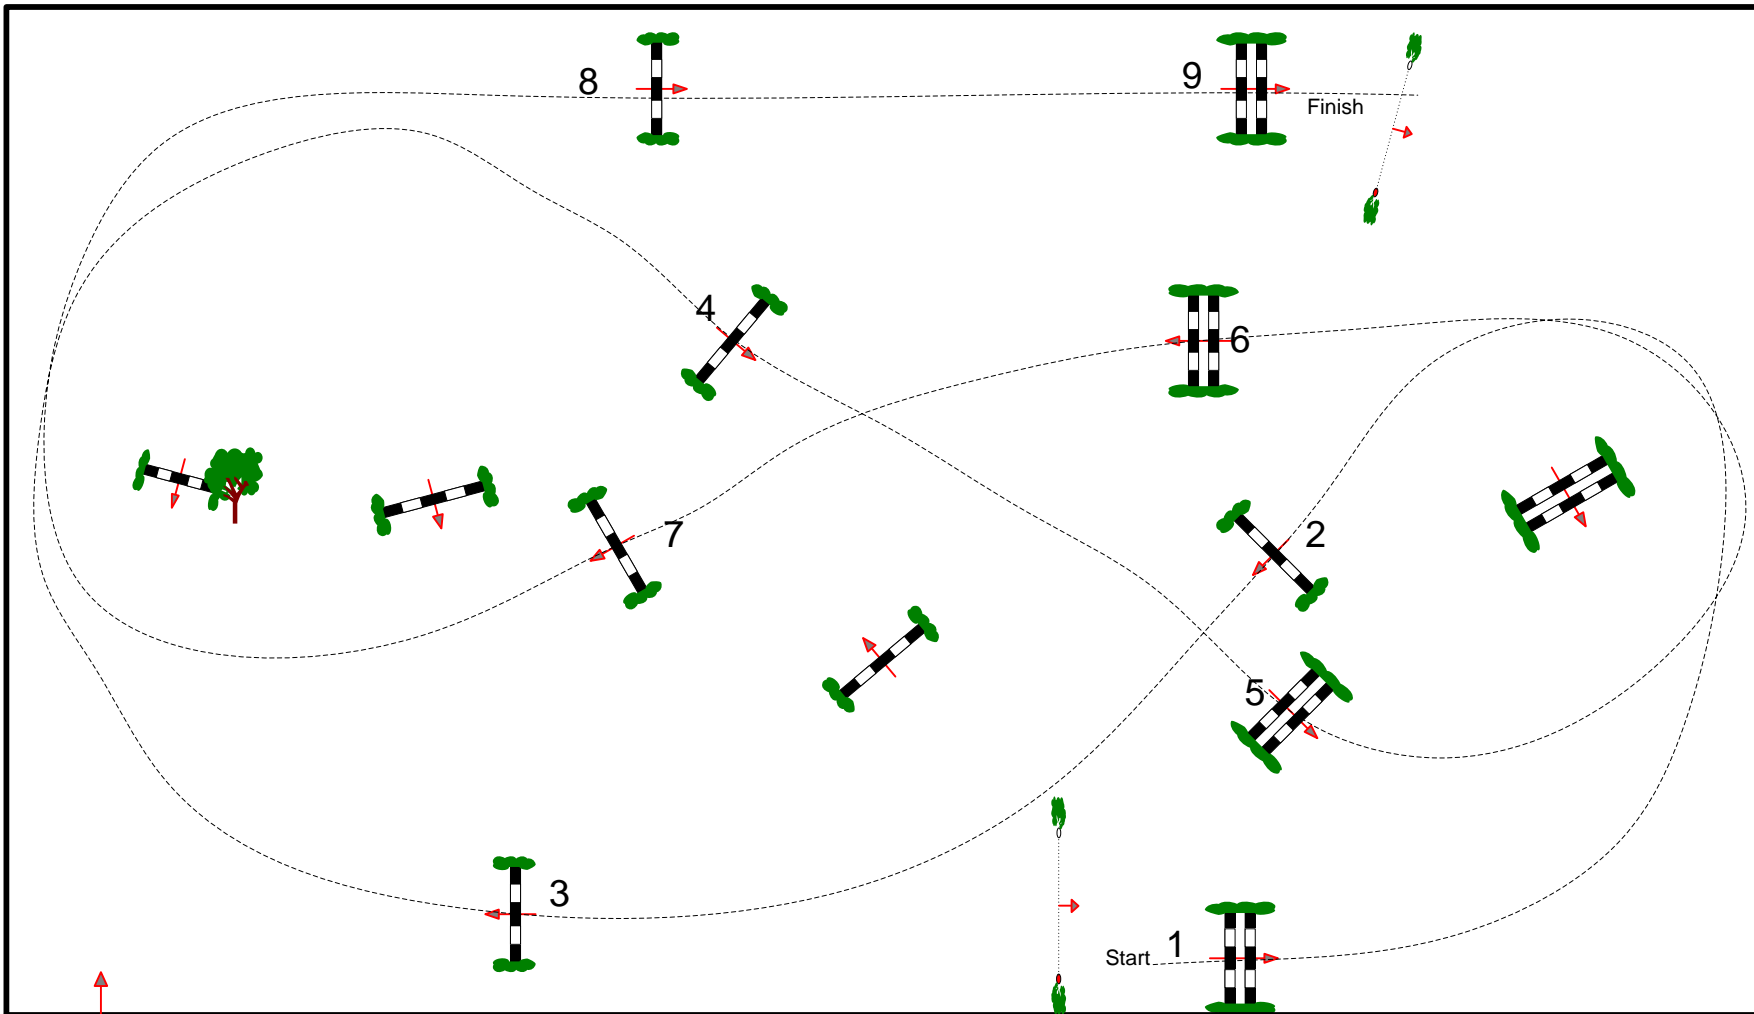

Class No.: 1

CLEAR ROUND

Σάββατο, 9 Μάιος 2026

Start: 10:00

Table: A  
National RG:  
FEI RG / Art. 220.1.1.1  
Height: 0,60 m

Speed: 325 m/min  
Length: 400 m  
Time allowed: 74 sec  
Time limit: 148 sec

Obstacles: 9  
Efforts: 9  
Penalty sec:  
Closed combination:

2nd Phase: 0  
Length: 0 m  
Time allowed: 0 sec  
Time limit: 0 sec

2nd Jump-off:  
Length: 0 m  
Time allowed: 0 sec  
Time limit: 0 sec

Course Designer  
Vassilis Spyropoulos (GRE)