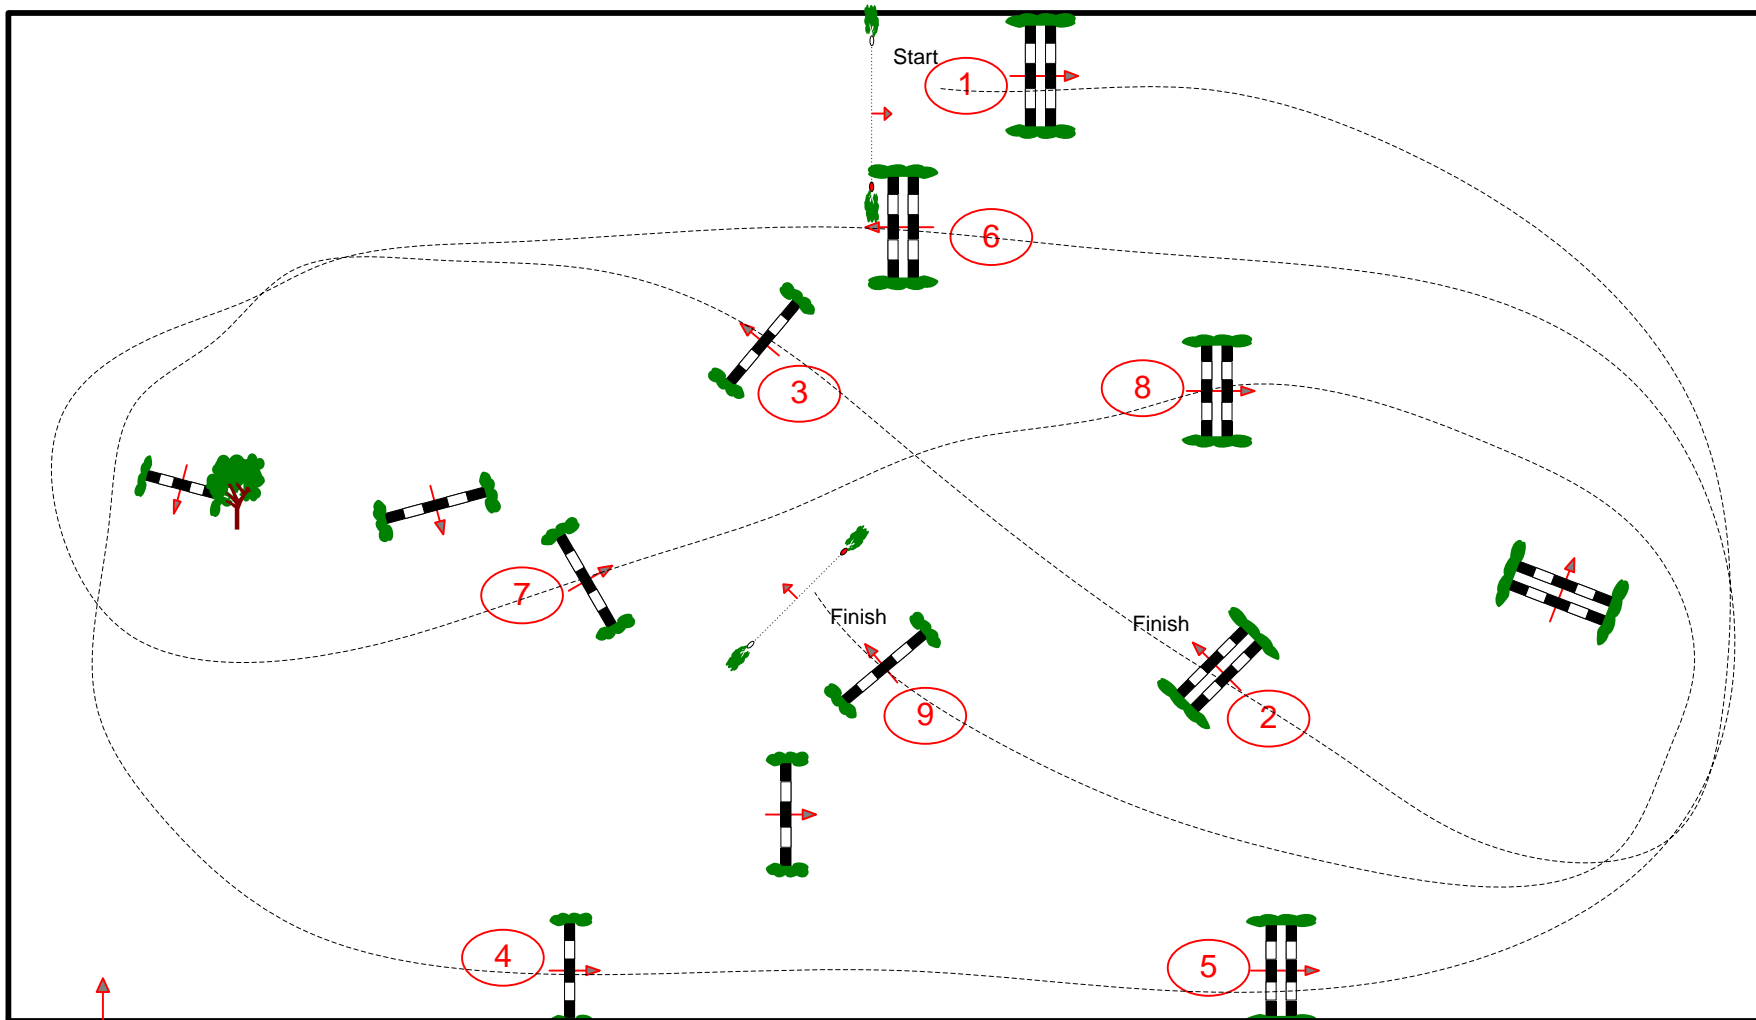

Class No.: 1

CLEAR ROUND

Κυριακή, 10 Μάιος 2026

Start: 10:00

Table: A
National RG:
FEI RG / Art. 220.1.1.1
Height: 0,70 m

Speed: 325 m/min
Length: 430 m
Time allowed: 80 sec
Time limit: 160 sec

Obstacles:
Efforts:
Penalty sec:
Closed combination:

2nd Phase: 0
Length: 0 m
Time allowed: 0 sec
Time limit: 0 sec

2nd Jump-off:
Length: 0 m
Time allowed: 0 sec
Time limit: 0 sec

Course Designer
Vassilis Spyropoulos (GRE)