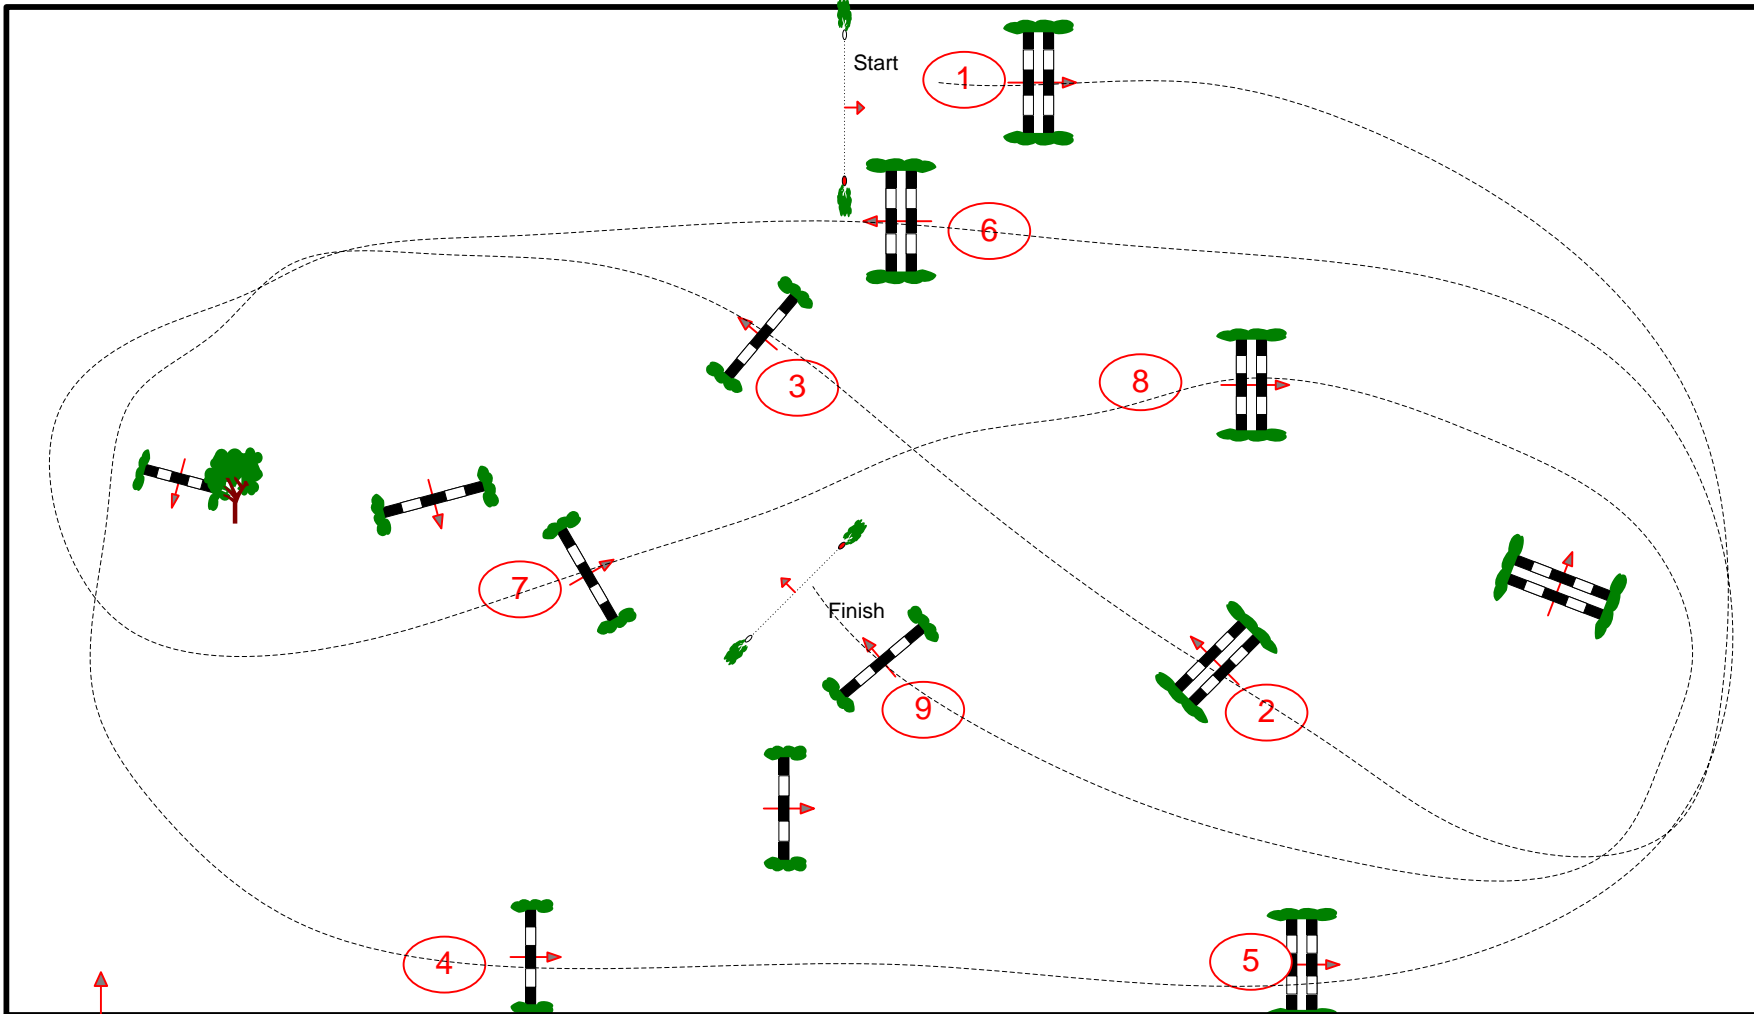

Class No.: 2

Competition against the clock

Κυριακή, 10 Μάιος 2026

Start: 0:00

Table: A
National RG:
FEI RG / Art. 220.2.1.1
Height: 0,90 m

Speed: 325 m/min
Length: 430 m
Time allowed: 80 sec
Time limit: 160 sec

Obstacles:
Efforts:
Penalty sec:
Closed combination:

2nd Phase: 0
Length: 0 m
Time allowed: 0 sec
Time limit: 0 sec

2nd Jump-off:
Length: 0 m
Time allowed: 0 sec
Time limit: 0 sec

Course Designer
Vassilis Spyropoulos (GRE)