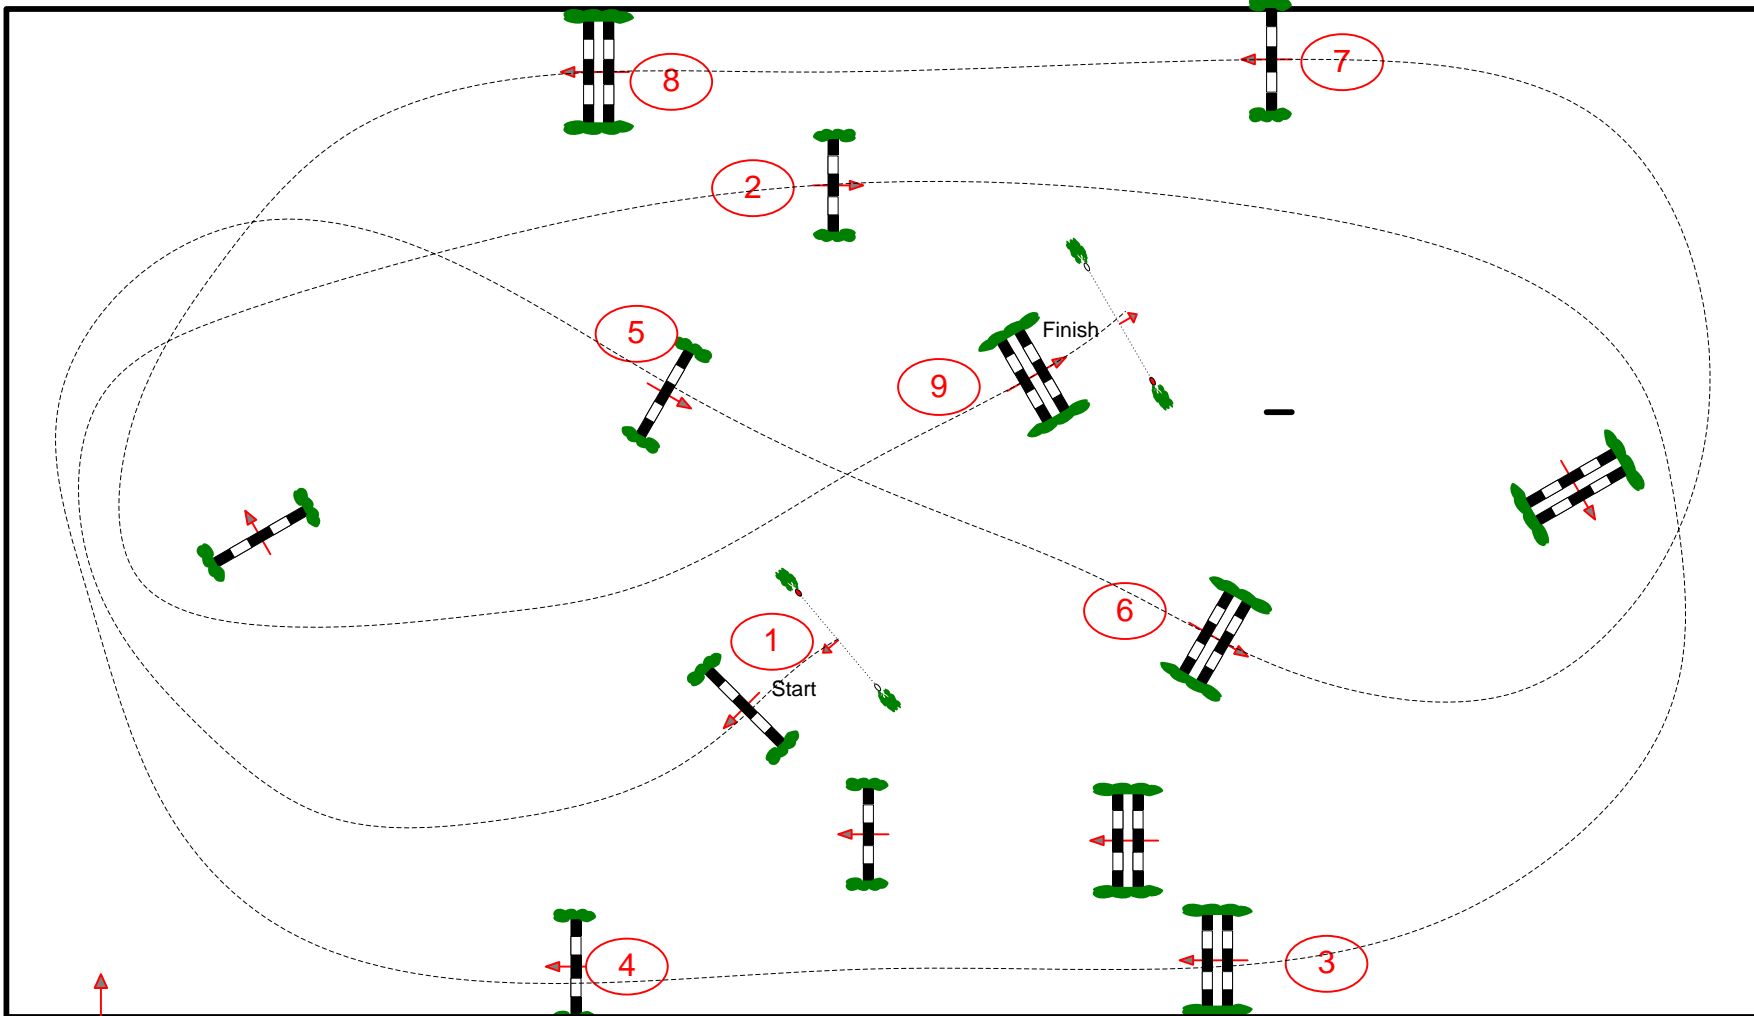

Class No.: 1

CLEAR ROUND

Σάββατο, 13 Ιούνιος 2026

Start: 10:00

Table: A
National RG:
FEI RG / Art. 220.1.1.1
Height: 0,60 m

Speed: 325 m/min
Length: 430 m
Time allowed: 80 sec
Time limit: 160 sec

Obstacles: 9
Efforts: 9
Penalty sec:
Closed combination:

2nd Phase: 0
Length: 0 m
Time allowed: 0 sec
Time limit: 0 sec

2nd Jump-off:
Length: 0 m
Time allowed: 0 sec
Time limit: 0 sec

Course Designer
Vassilis Spyropoulos (GRE)