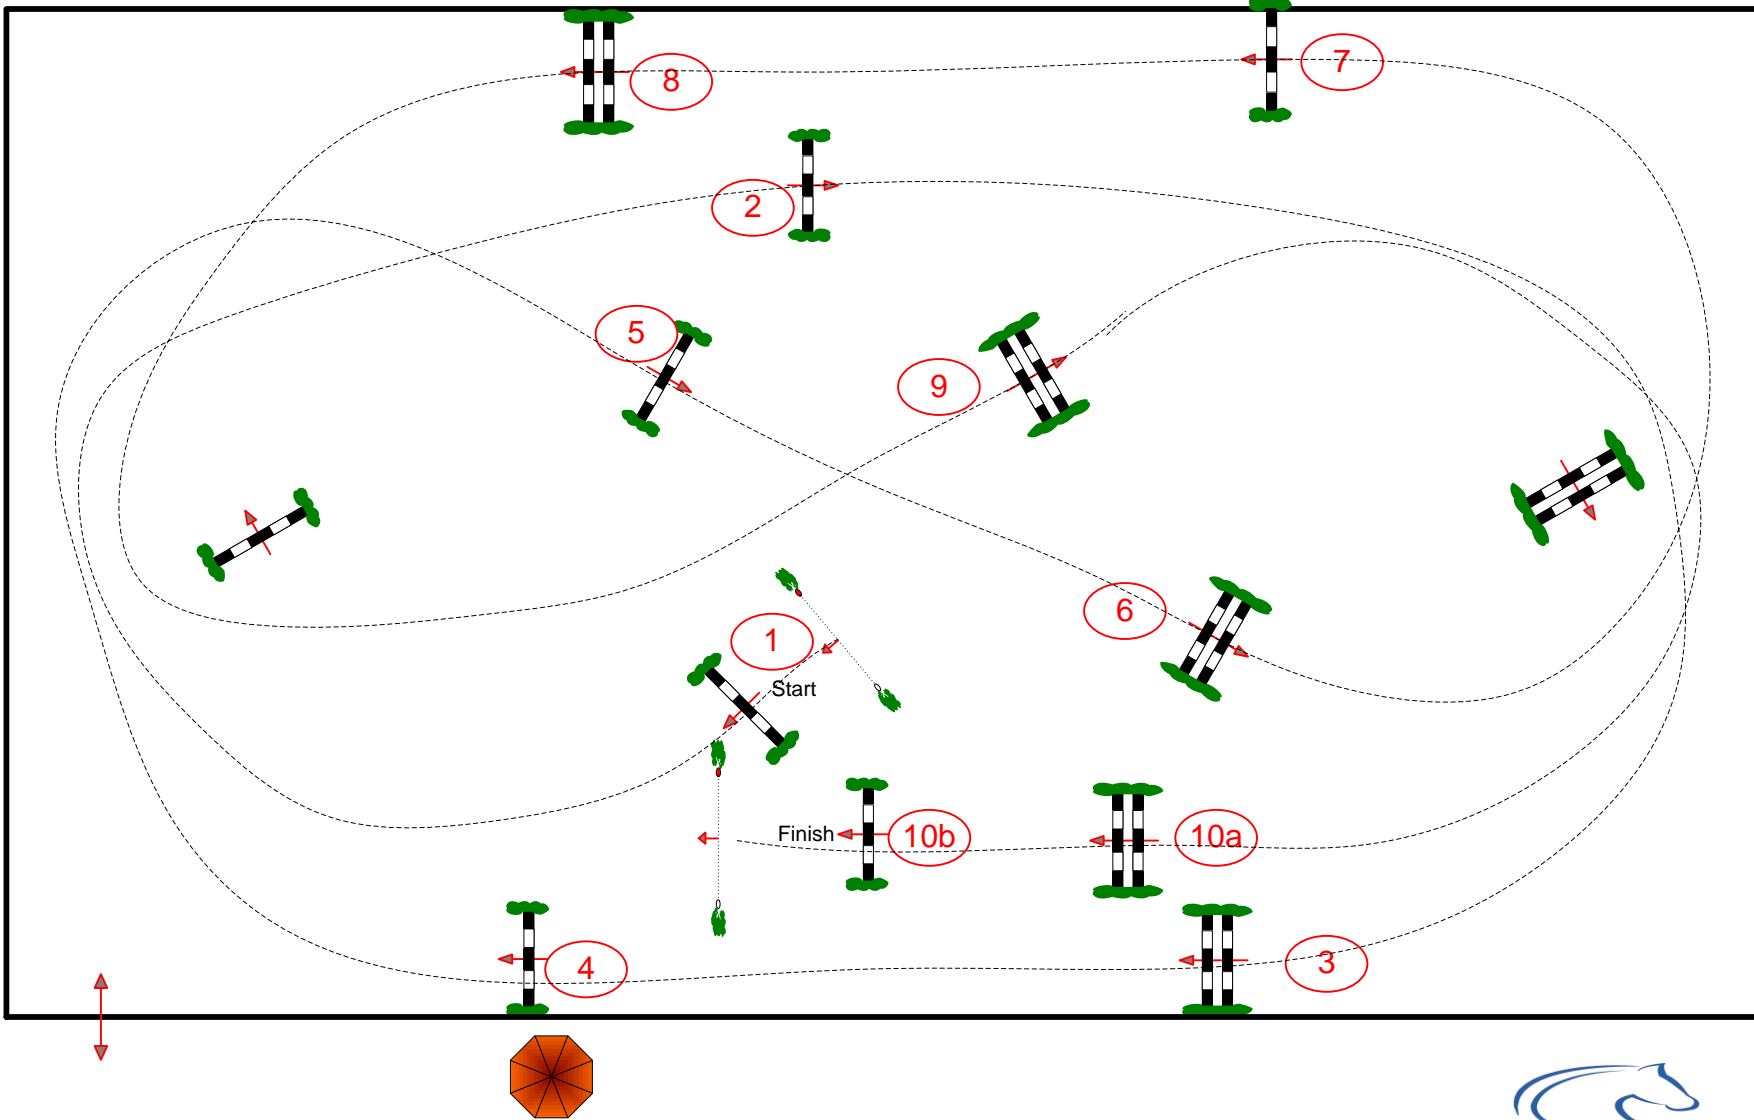

Class No.: 3

Competition against the clock

Σάββατο, 13 Ιούνιος 2026

Start: 0:00

Table: A  
National RG:  
FEI RG / Art. 220.2.1.1  
Height: 1,00 m

Speed: 325 m/min  
Length: 480 m  
Time allowed: 89 sec  
Time limit: 178 sec

Obstacles:  
Efforts:  
Penalty sec:  
Closed combination:

2nd Phase: 0  
Length: 0 m  
Time allowed: 0 sec  
Time limit: 0 sec

2nd Jump-off:  
Length: 0 m  
Time allowed: 0 sec  
Time limit: 0 sec

Course Designer  
Vassilis Spyropoulos (GRE)