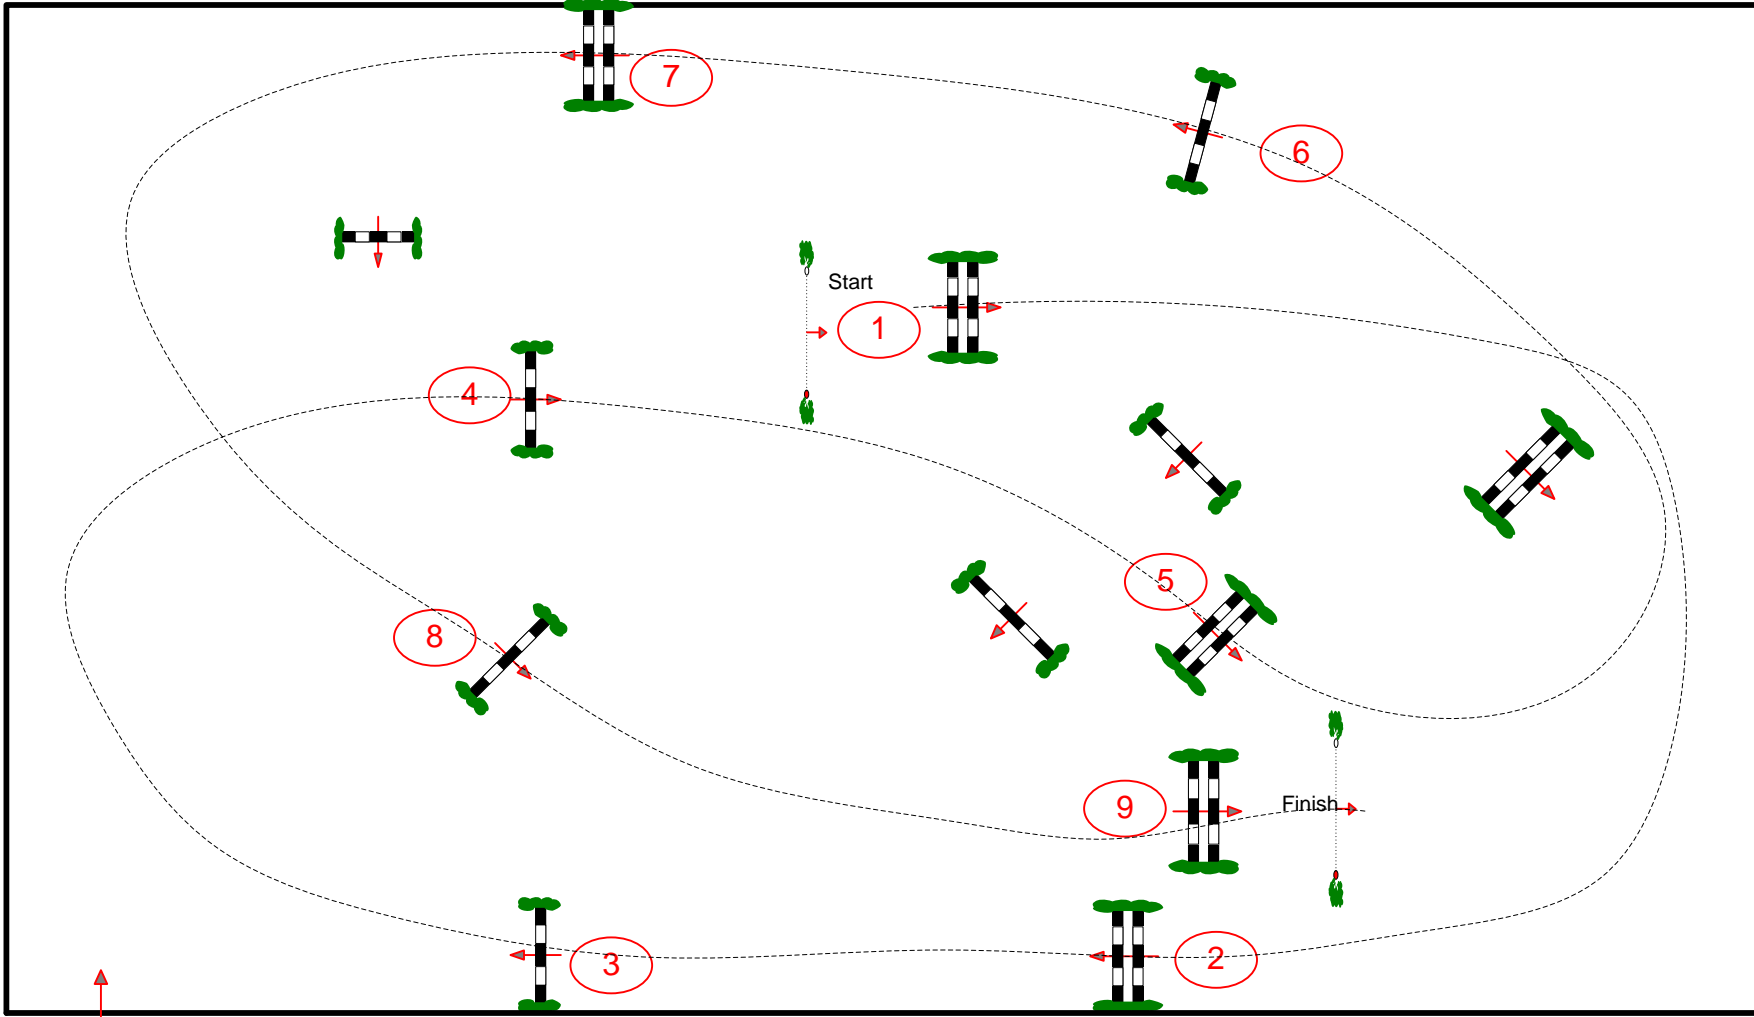

Class No.: 1

CLEAR ROUND

Κυριακή, 14 Ιουνίου 2026

Start: 10:00

Table: A
National RG:
FEI RG / Art. 220.1.1.1
Height: 0,70 m

Speed: 325 m/min
Length: 400 m
Time allowed: 74 sec
Time limit: 148 sec

Obstacles: 9
Efforts: 9
Penalty sec:
Closed combination:

2nd Phase: 0
Length: 0 m
Time allowed: 0 sec
Time limit: 0 sec

2nd Jump-off:
Length: 0 m
Time allowed: 0 sec
Time limit: 0 sec

Course Designer
Vassilis Spyropoulos (GRE)