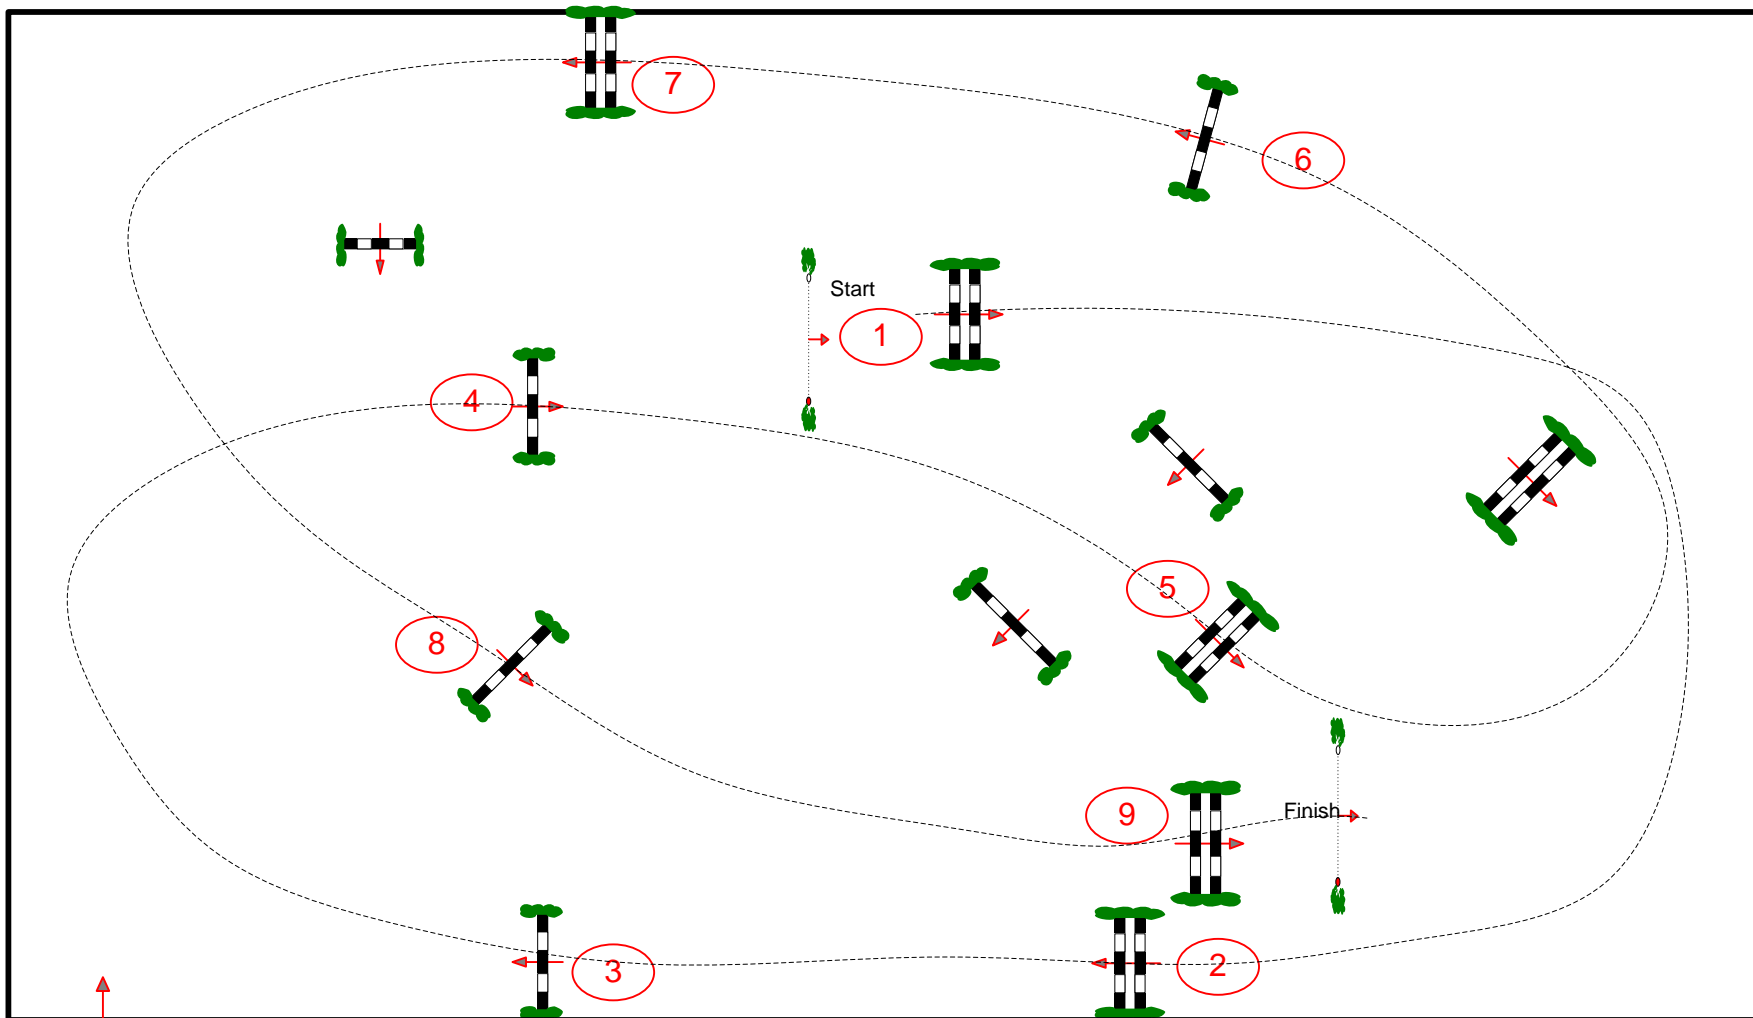

Class No.: 2

Competition against the clock

Κυριακή, 14 Ιουνίου 2026

Start: 0:00

Table: A
National RG:
FEI RG / Art. 220.2.1.1
Height: 0,90 m

Speed: 325 m/min
Length: 400 m
Time allowed: 74 sec
Time limit: 148 sec

Obstacles:
Efforts:
Penalty sec:
Closed combination:

2nd Phase: 0
Length: 0 m
Time allowed: 0 sec
Time limit: 0 sec

2nd Jump-off:
Length: 0 m
Time allowed: 0 sec
Time limit: 0 sec

Course Designer
Vassilis Spyropoulos (GRE)